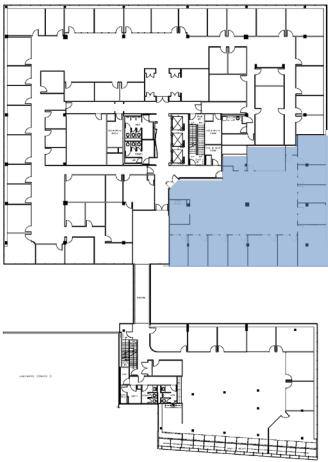

3 LANDMARK SQUARE

4TH FLOOR - 5,170 RSF

STAMFORD, CT