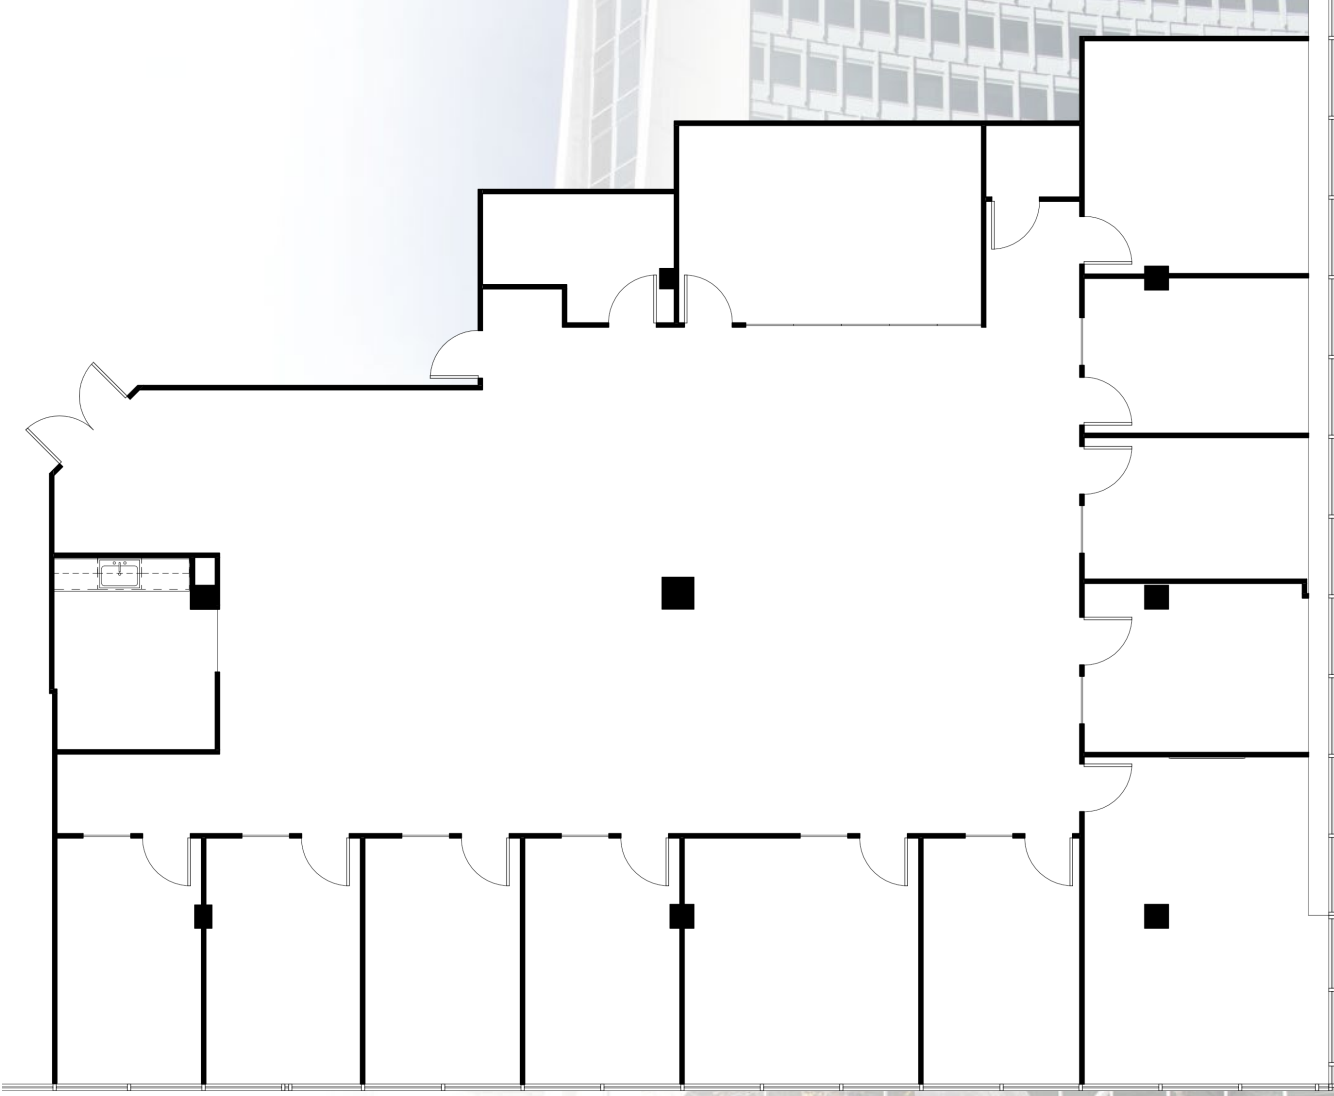

3 LANDMARK SQUARE

4TH FLOOR - 5,170 RSF

STAMFORD, CT