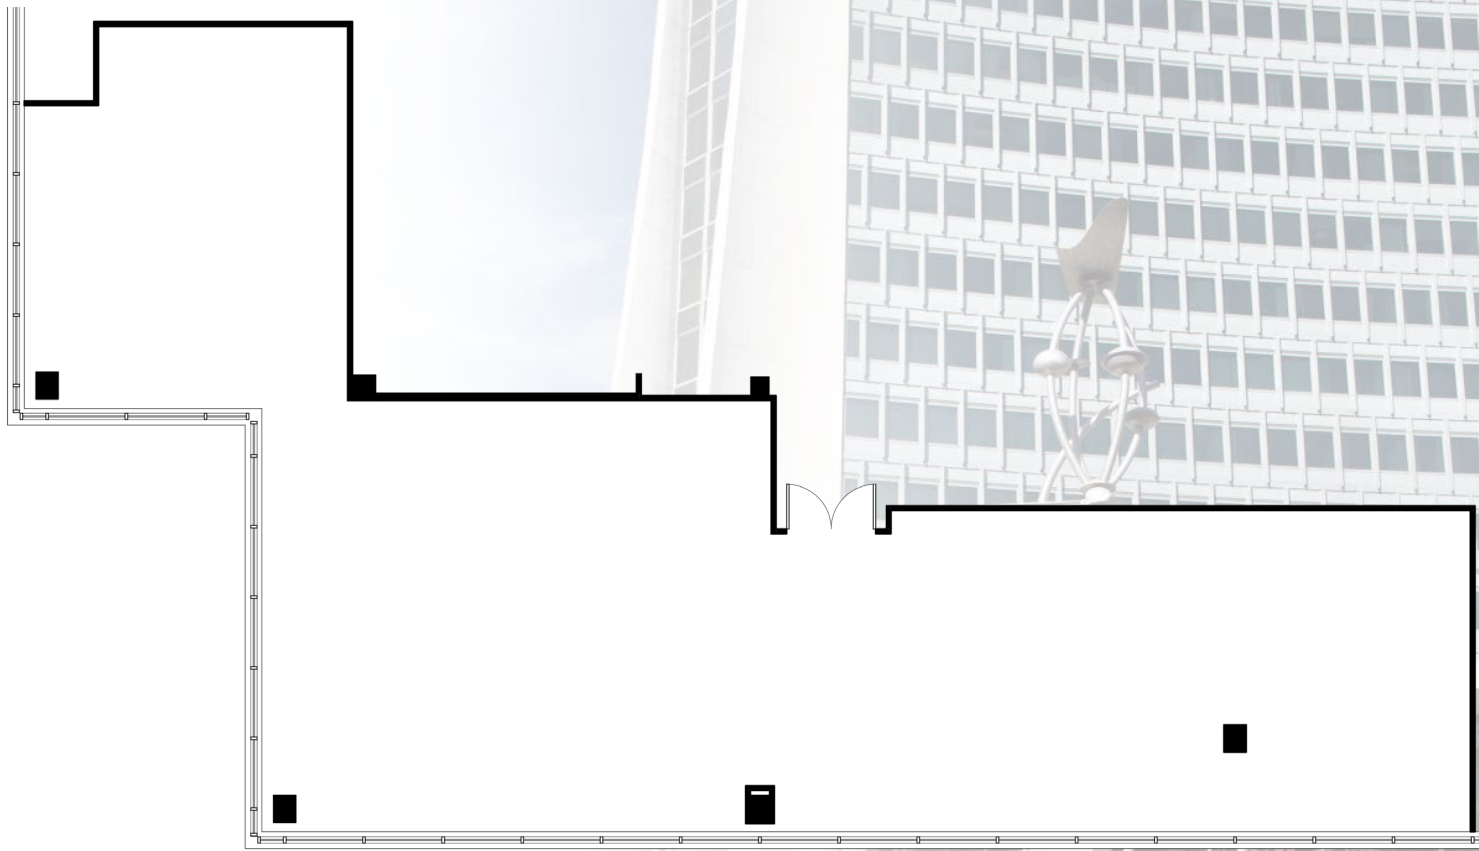

6 LANDMARK SQ

5TH FLOOR - 2,992 RSF
STAMFORD, CT

Contact Our Leasing Team:

Larry Kwiat
[203-363-2341](tel:203-363-2341)
larry.kwiat@reckson.com

Willard Overlock
[914-872-4729](tel:914-872-4729)
willard.overlock@reckson.com