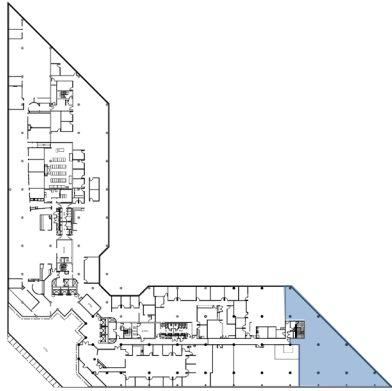

914-872-4729

willard.overlock@reckson.com

RECKSON

www.reckson.com

100 SUMMIT LAKE DR

2ND FLOOR - 6,917 RSF

WHITE PLAINS, NY

Contact Our Leasing Team: