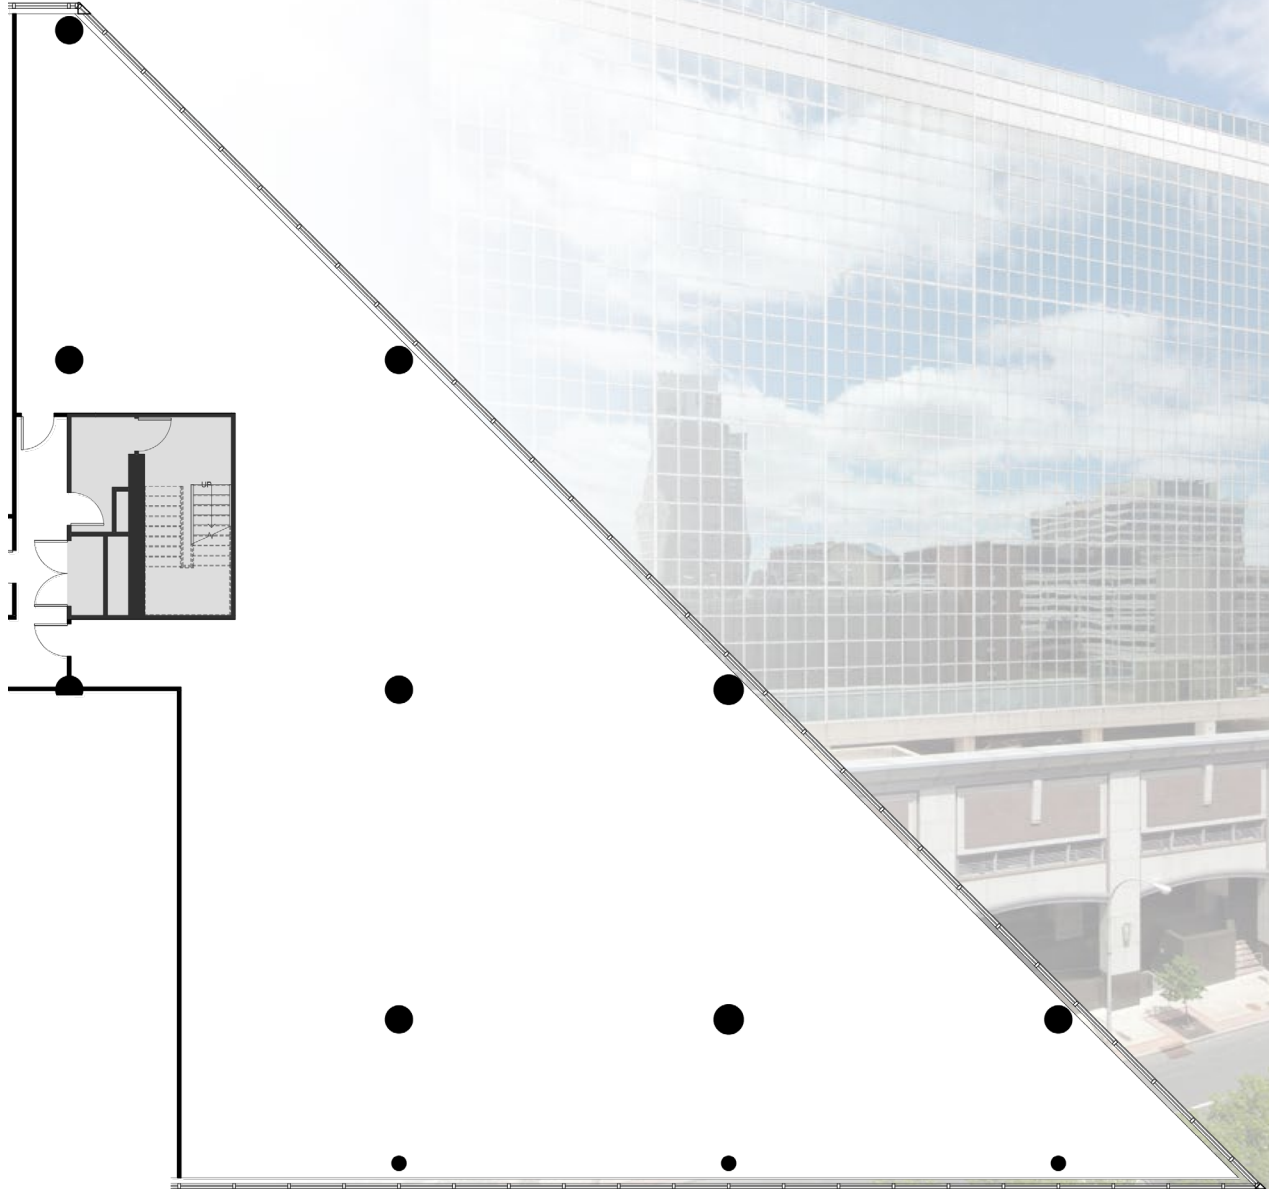

914-872-4729

willard.overlock@reckson.com

RECKSON

www.reckson.com

100 SUMMIT LAKE DR

2ND FLOOR - 6,917 RSF

WHITE PLAINS, NY

Contact Our Leasing Team: