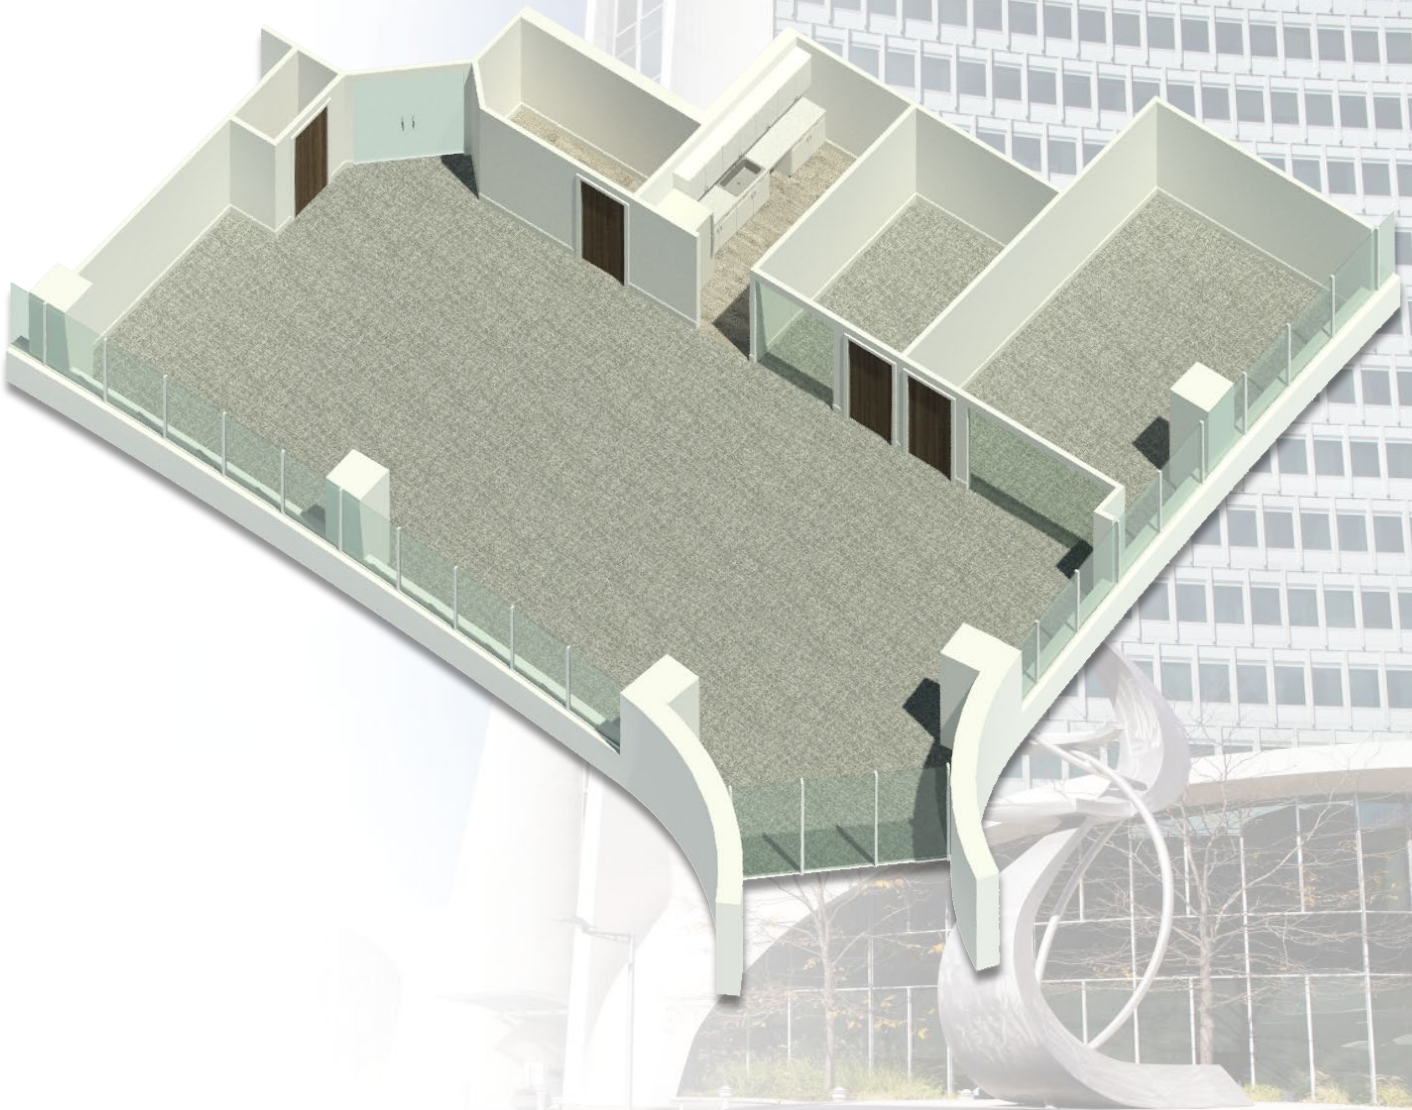

1 LANDMARK SQ

17TH FLOOR - 2,428 RSF

STAMFORD, CT

Contact Our Leasing Team:

Larry Kwiat
203-363-2341
larry.kwiat@reckson.com

Willard Overlock
914-872-4729
willard.overlock@reckson.com

RECKSON
www.reckson.com

All information is from sources deemed reliable and submitted subject to errors, omissions, change of price, rental, prior sale and withdrawal without notice.

1 LANDMARK SQ

17TH FLOOR - 2,428 RSF

STAMFORD, CT