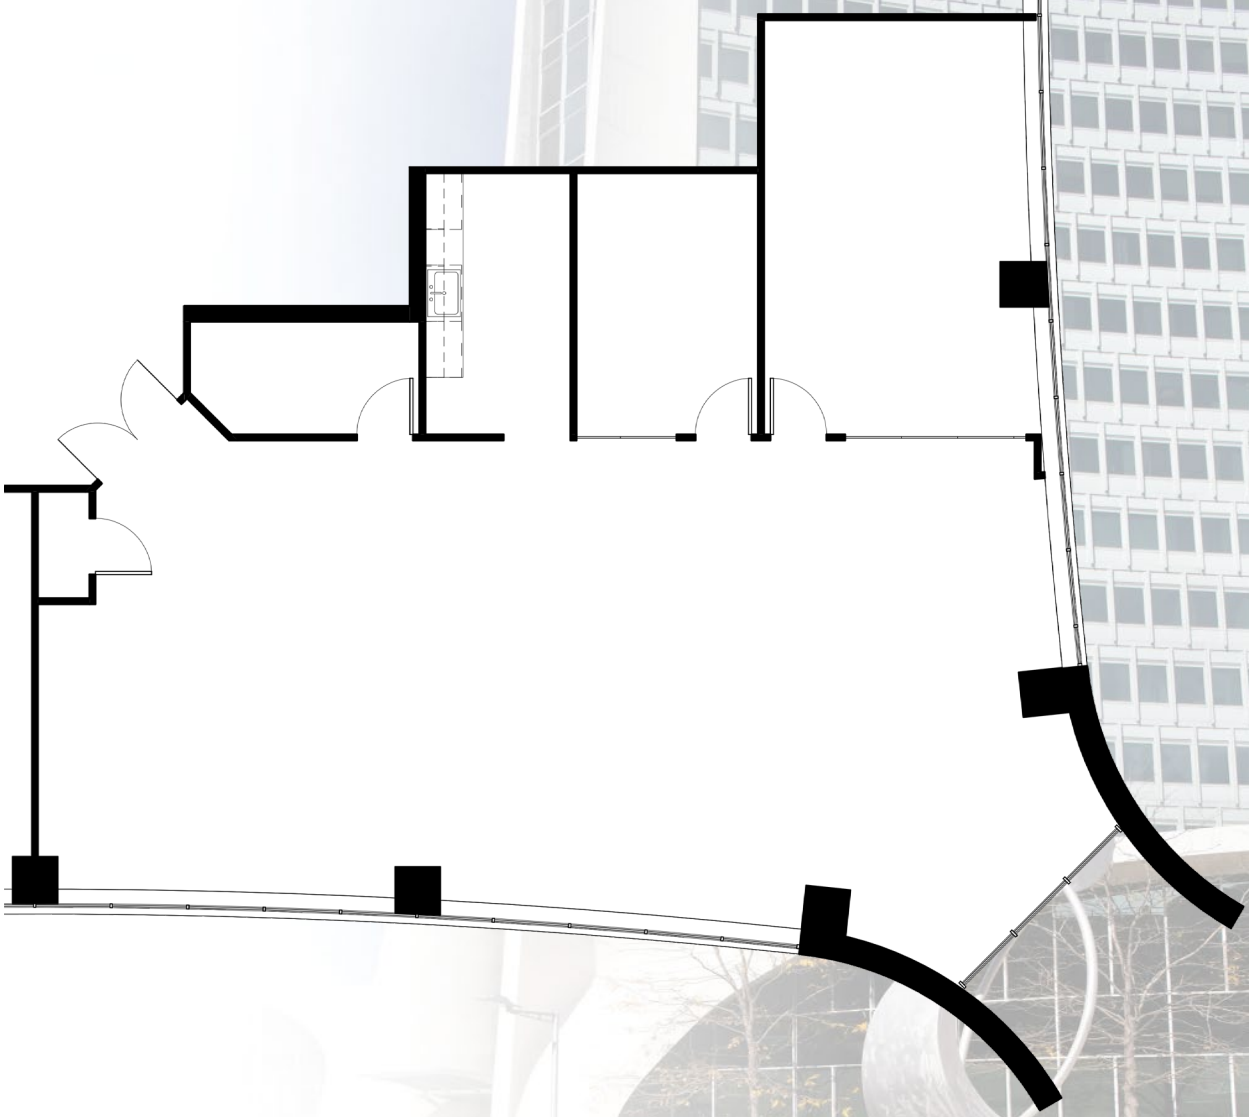

1 LANDMARK SQ

17TH FLOOR - 2,428 RSF

STAMFORD, CT

Contact Our Leasing Team:

Larry Kwiat
203-363-2341
larry.kwiat@reckson.com

Willard Overlock
914-872-4729
willard.overlock@reckson.com

RECKSON
www.reckson.com

All information is from sources deemed reliable and submitted subject to errors, omissions, change of price, rental, prior sale and withdrawal without notice.

1 LANDMARK SQ

17TH FLOOR - 2,428 RSF

STAMFORD, CT