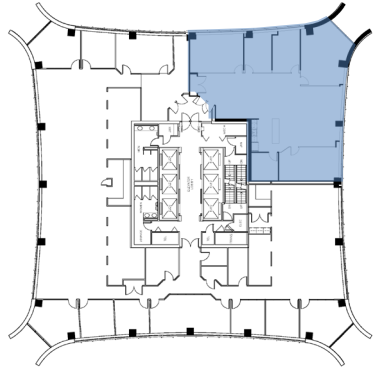

1 LANDMARK SQ

12TH FLOOR - 2,879 RSF
STAMFORD, CT

Contact Our Leasing Team:

Larry Kwiat
[203-363-2341](tel:203-363-2341)
larry.kwiat@reckson.com

Willard Overlock
[914-872-4729](tel:914-872-4729)
willard.overlock@reckson.com

RECKSON
www.reckson.com