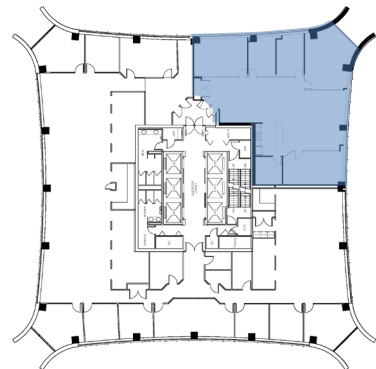

RECKSON
www.reckson.com

1 LANDMARK SQ

12TH FLOOR - 2,879 RSF

STAMFORD, CT

Contact Our Leasing Team:

Larry Kwiat
203-363-2341
larry.kwiat@reckson.com

Willard Overlock
914-872-4729
willard.overlock@reckson.com