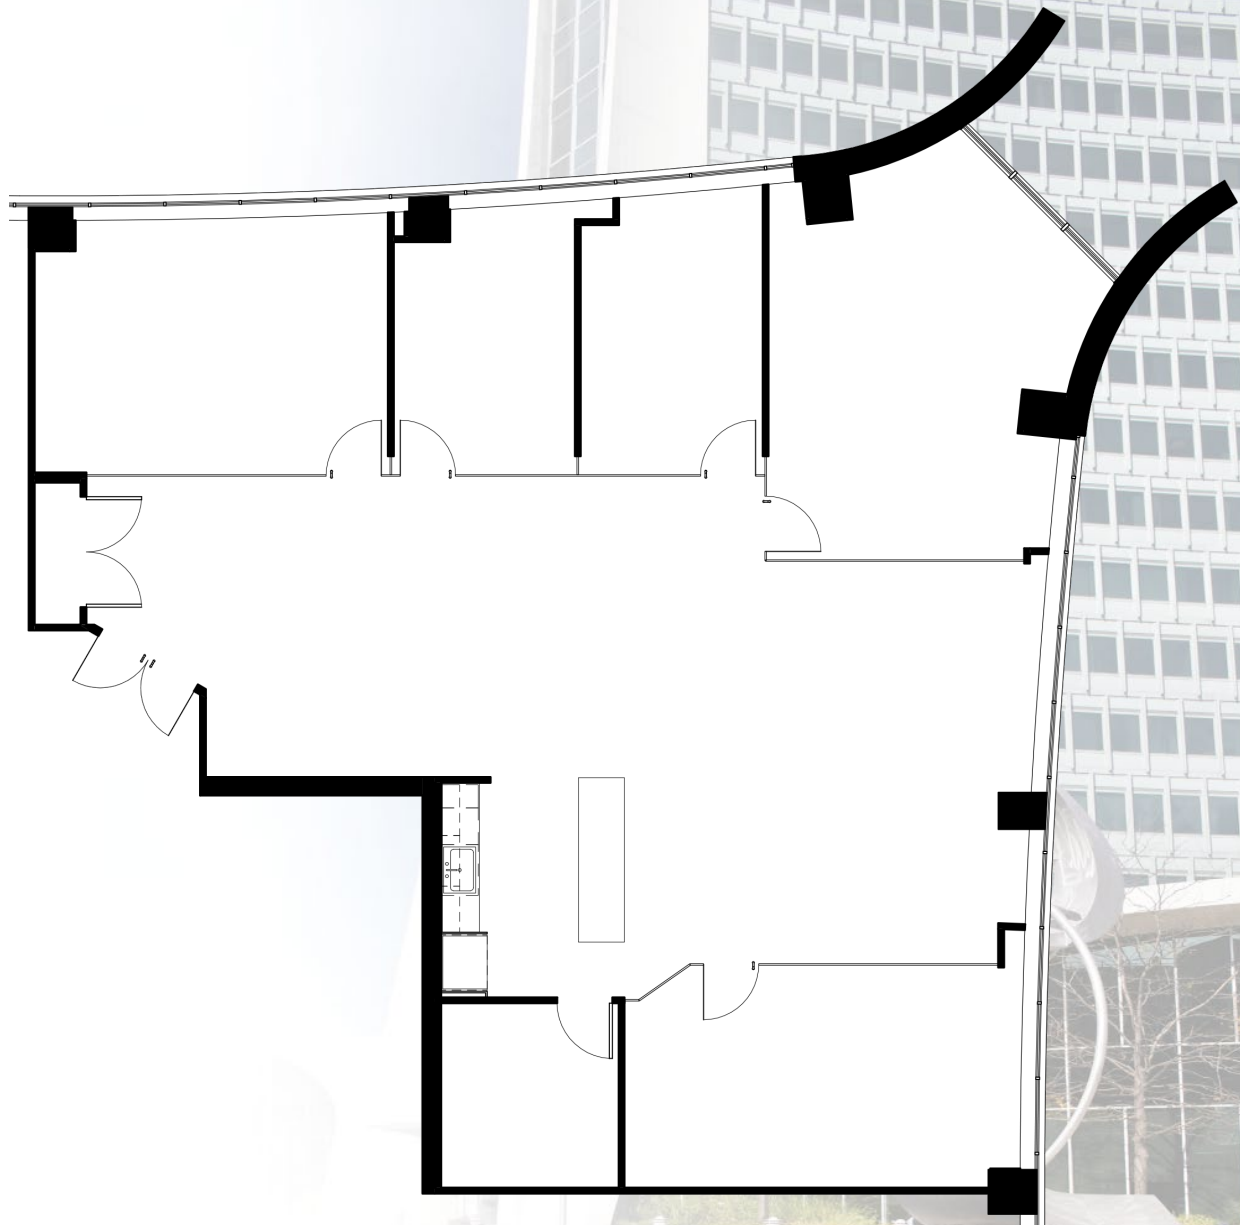

1 LANDMARK SQ

12TH FLOOR - 2,879 RSF

STAMFORD, CT

Contact Our Leasing Team:

Larry Kwiat
203-363-2341
larry.kwiat@reckson.com

Willard Overlock
914-872-4729
willard.overlock@reckson.com

RECKSON
www.reckson.com

All information is from sources deemed reliable and submitted subject to errors, omissions, change of price, rental, prior sale and withdrawal without notice.