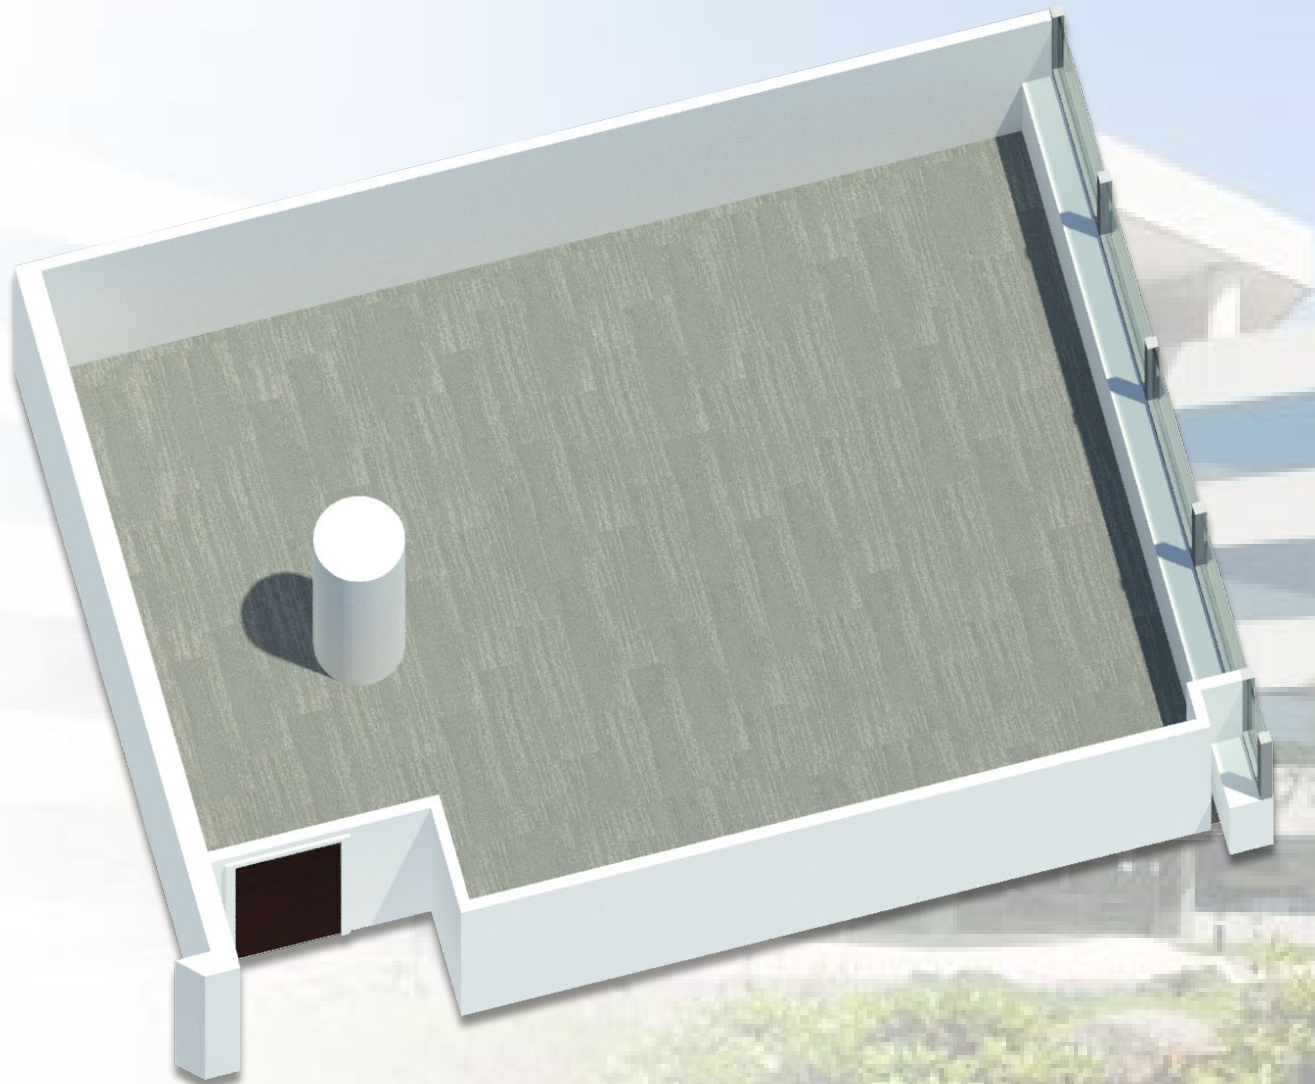

500 SUMMIT LAKE DR

1ST FLOOR - 798 RSF

VALHALLA, NY

Contact Our Leasing Team:

Larry Kwiat

914-872-4726

larry.kwiat@reckson.com

Willard Overlock