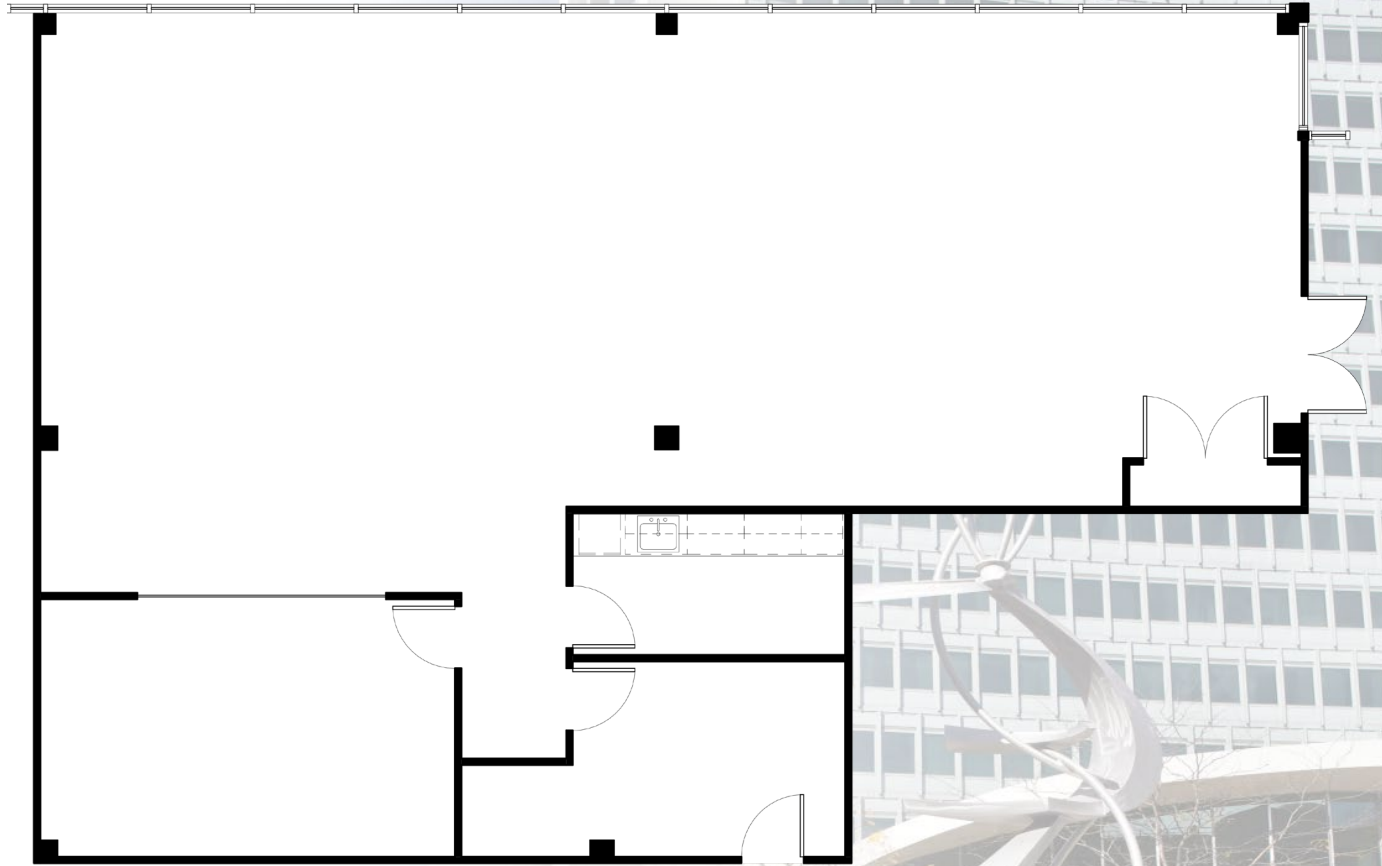

4 LANDMARK SQUARE

1ST FLOOR - 2,500 RSF
STAMFORD, CT

Contact Our Leasing Team:

Larry Kwiat
203-363-2341
larry.kwiat@reckson.com

Willard Overlock
914-872-4729
willard.overlock@reckson.com

RECKSON
www.reckson.com