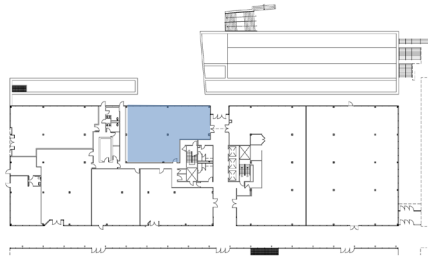

4 LANDMARK SQUARE

1ST FLOOR - 2,500 RSF
STAMFORD, CT

Contact Our Leasing Team:

Larry Kwiat
203-363-2341
larry.kwiat@reckson.com

Willard Overlock
914-872-4729
willard.overlock@reckson.com

RECKSON
www.reckson.com