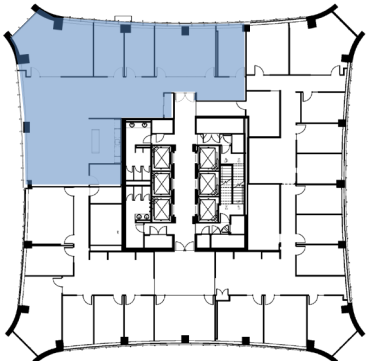

1 LANDMARK SQ

21ST FLOOR - 3,457 RSF
STAMFORD, CT

Contact Our Leasing Team:

Larry Kwiat
203-363-2341
larry.kwiat@reckson.com

Willard Overlock
914-872-4729
willard.overlock@reckson.com