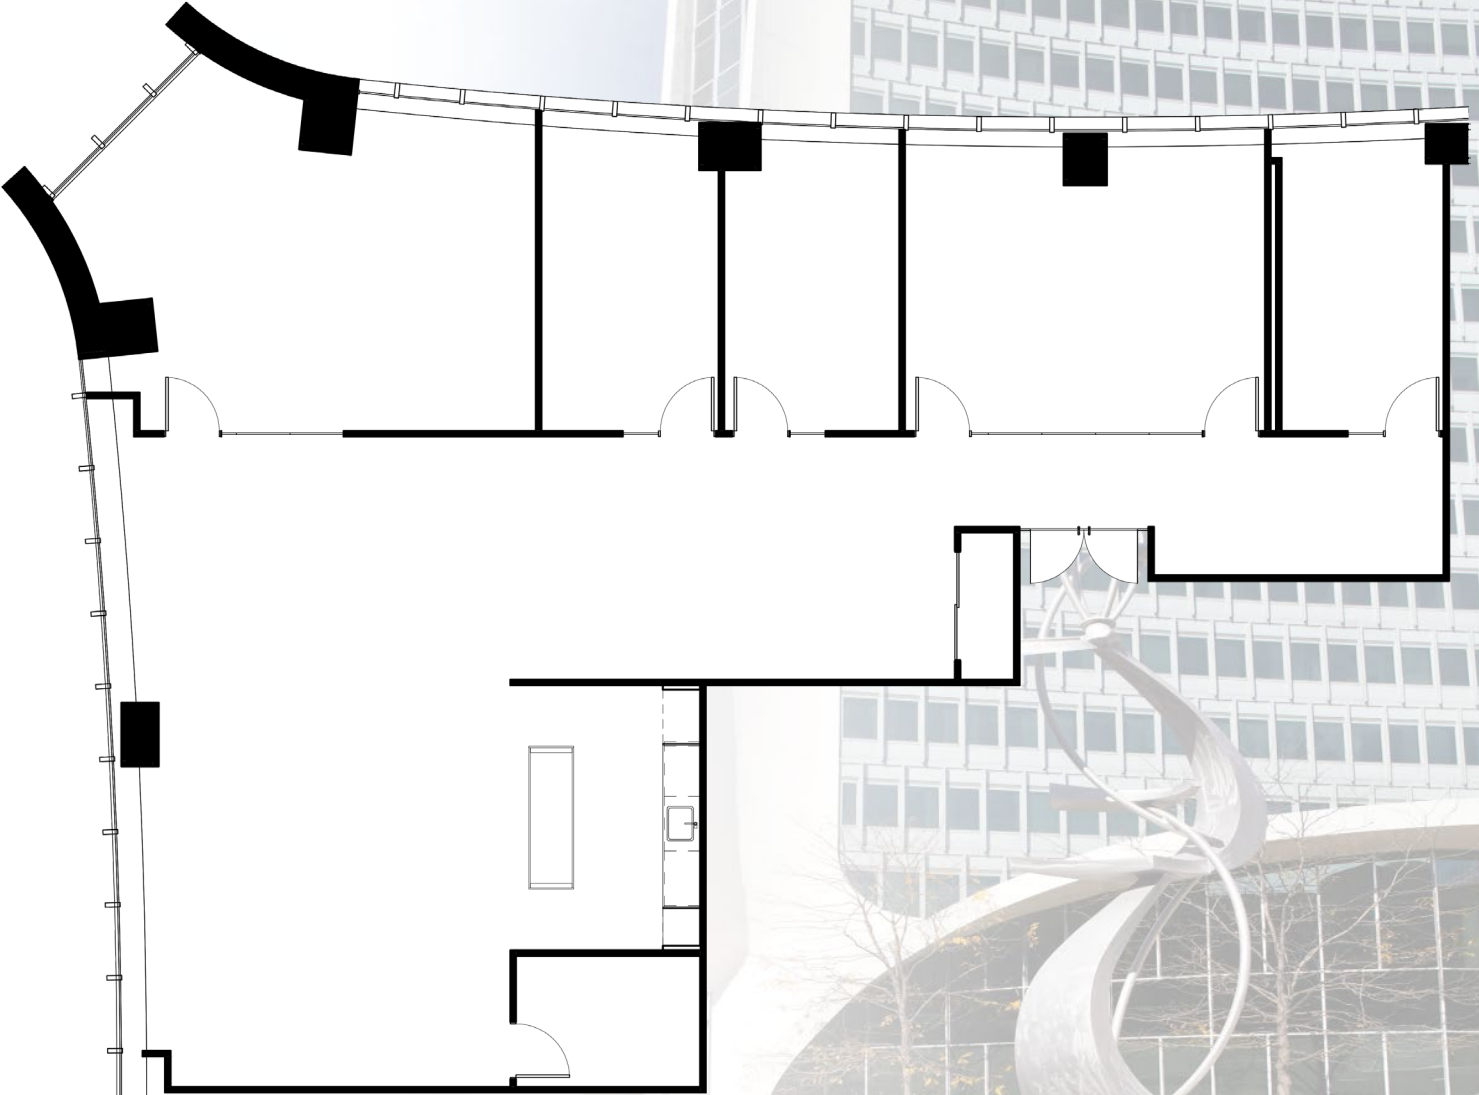

1 LANDMARK SQ

21ST FLOOR - 3,457 RSF
STAMFORD, CT

Contact Our Leasing Team:

Larry Kwiat
203-363-2341
larry.kwiat@reckson.com

Willard Overlock
914-872-4729
willard.overlock@reckson.com