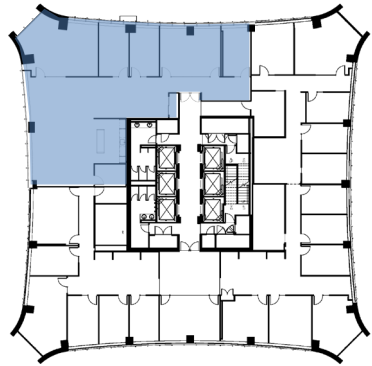

1 LANDMARK SQ

21ST FLOOR - 3,457 RSF
STAMFORD, CT

Contact Our Leasing Team:

Larry Kwiat
203-363-2341
larry.kwiat@reckson.com

Willard Overlock
914-872-4729
willard.overlock@reckson.com

RECKSON
www.reckson.com