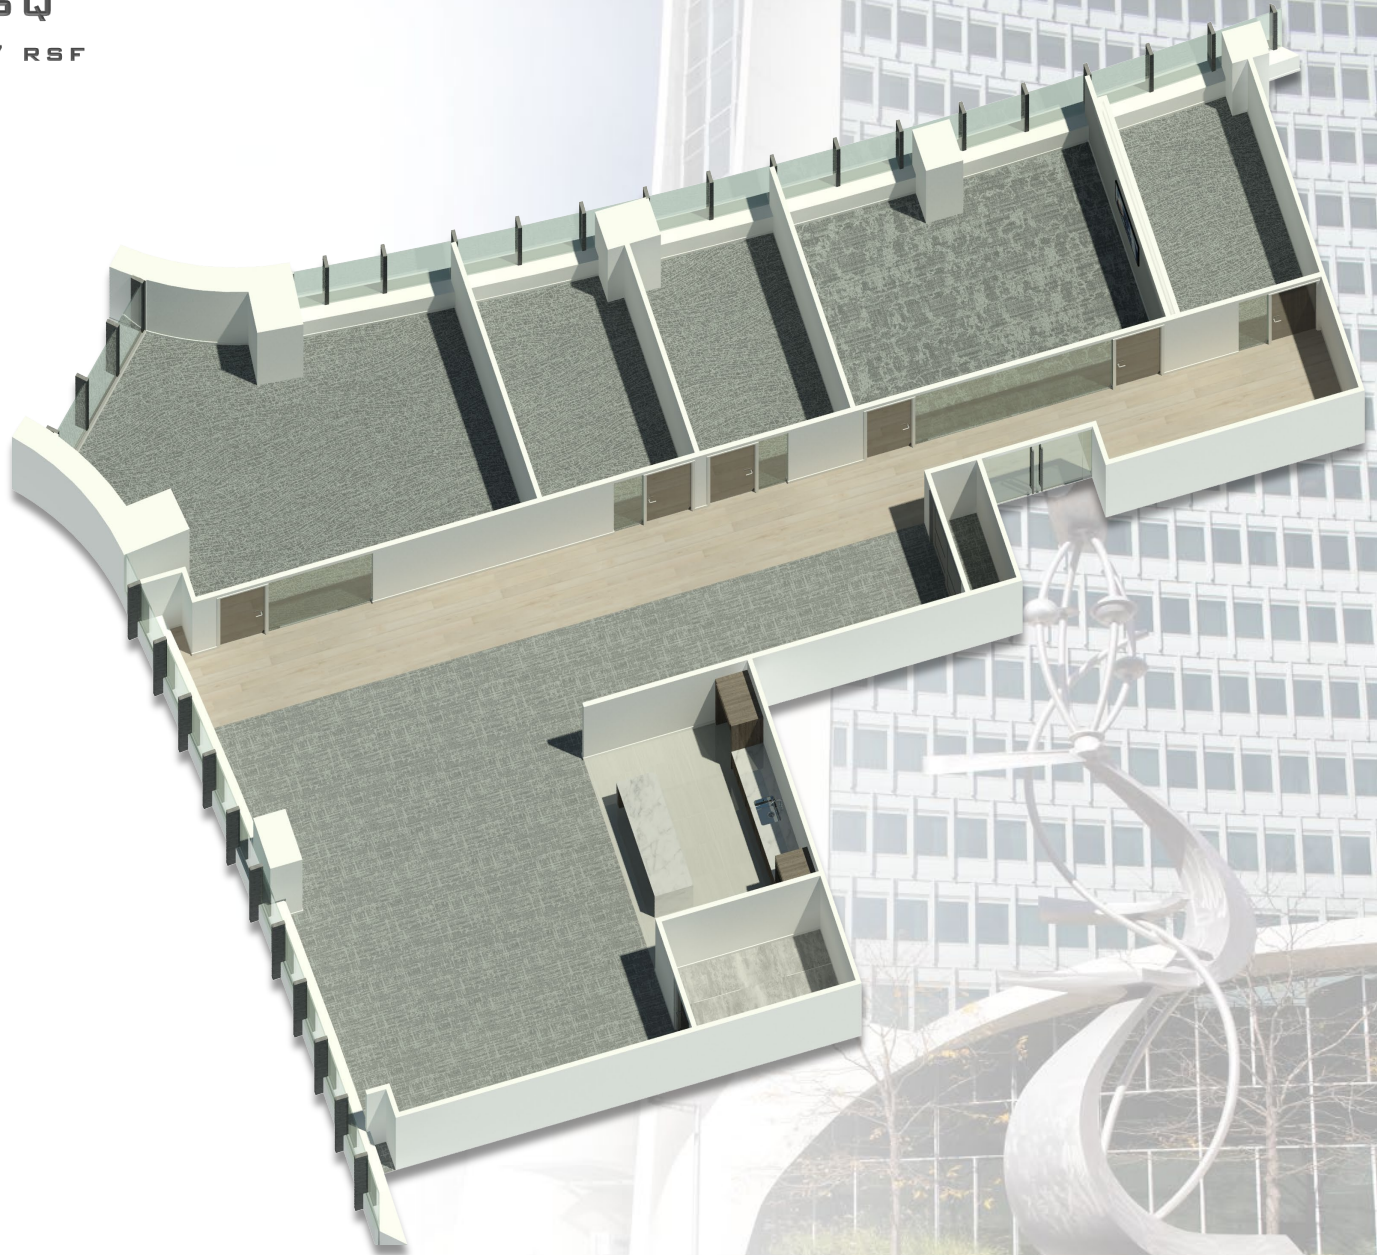

1 LANDMARK SQ

21ST FLOOR - 3,457 RSF
STAMFORD, CT

Contact Our Leasing Team:

Larry Kwiat
203-363-2341
larry.kwiat@reckson.com

Willard Overlock
914-872-4729
willard.overlock@reckson.com

RECKSON
www.reckson.com

1 LANDMARK SQ

21ST FLOOR - 3,457 RSF
STAMFORD, CT

Contact Our Leasing Team:

Larry Kwiat
203-363-2341
larry.kwiat@reckson.com

Willard Overlock
914-872-4729
willard.overlock@reckson.com

All information is from sources deemed reliable and submitted subject to errors, omissions, change of price, rental, prior sale and withdrawal without notice.