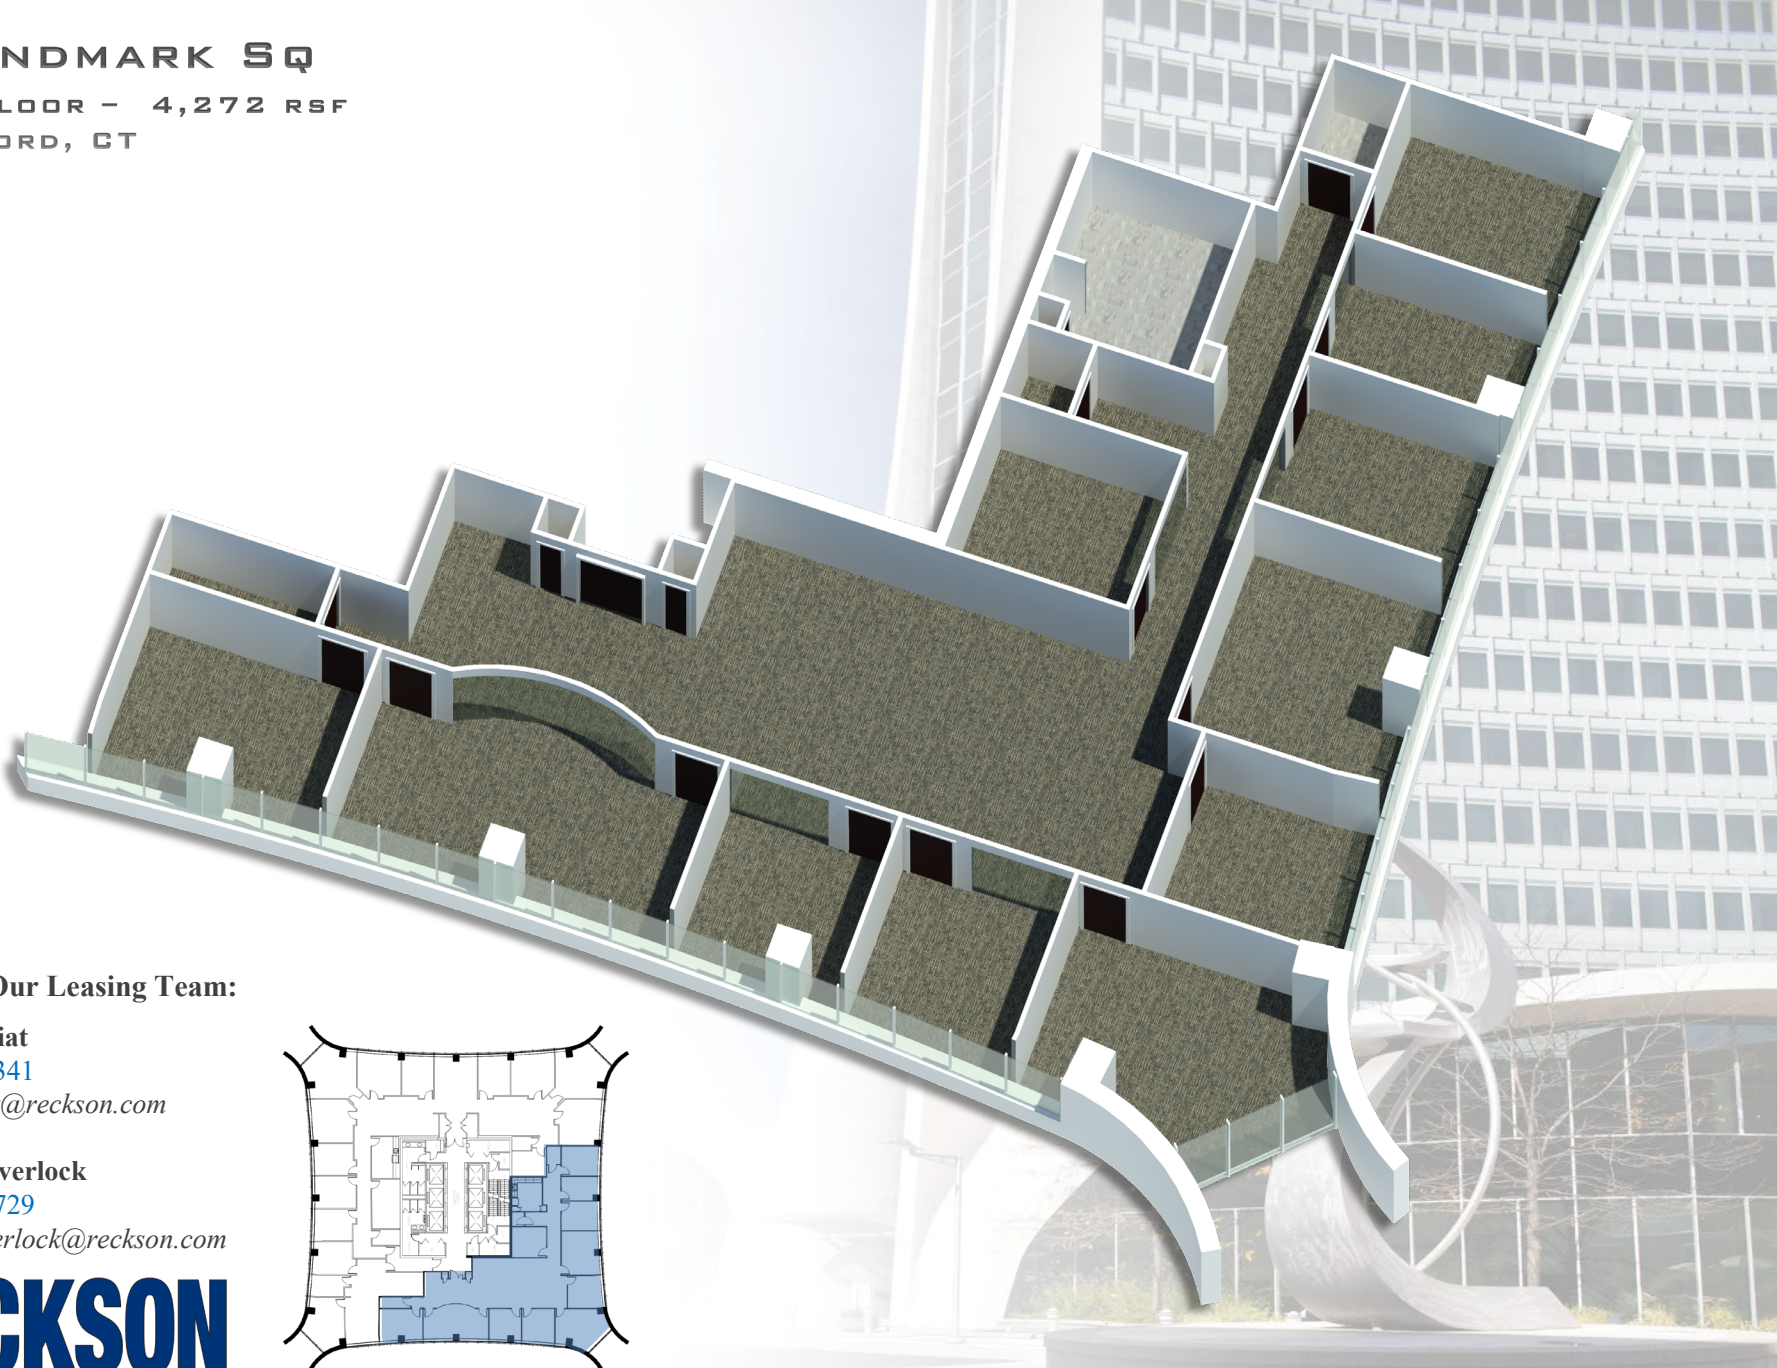

1 LANDMARK SQ

18TH FLOOR - 4,272 RSF

STAMFORD, CT

Contact Our Leasing Team:

Larry Kwiat
203-363-2341
larry.kwiat@reckson.com

Willard Overlock
914-872-4729
willard.overlock@reckson.com

RECKSON
www.reckson.com

All information is from sources deemed reliable and submitted subject to errors, omissions, change of price, rental, prior sale and withdrawal without notice.

1 LANDMARK SQ

18TH FLOOR - 4,272 RSF

STAMFORD, CT