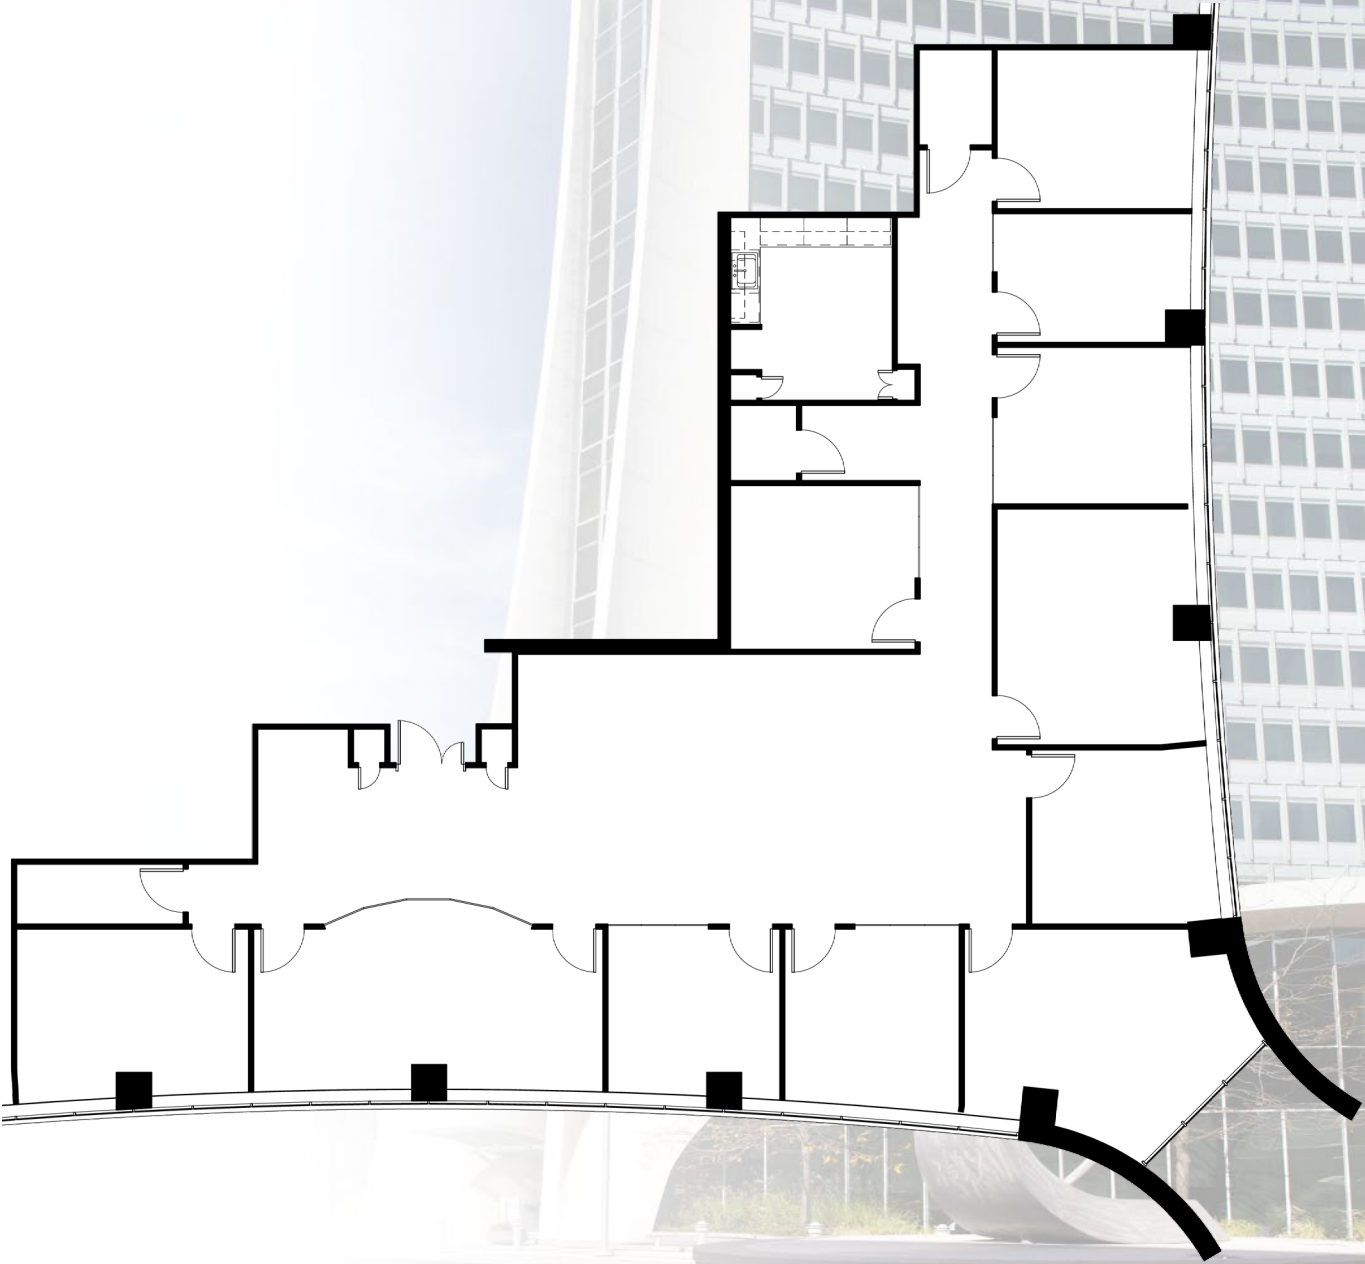

1 LANDMARK SQ

18TH FLOOR - 4,272 RSF

STAMFORD, CT

Contact Our Leasing Team:

Larry Kwiat
203-363-2341
larry.kwiat@reckson.com

Willard Overlock
914-872-4729
willard.overlock@reckson.com

RECKSON
www.reckson.com

All information is from sources deemed reliable and submitted subject to errors, omissions, change of price, rental, prior sale and withdrawal without notice.

1 LANDMARK SQ

18TH FLOOR - 4,272 RSF

STAMFORD, CT