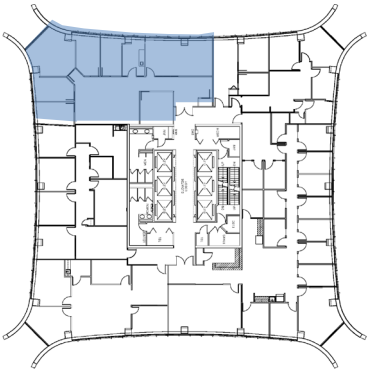

1 LANDMARK SQ

8TH FLOOR - 2,490 RSF
STAMFORD, CT

Contact Our Leasing Team:

Larry Kwiat
203-363-2341
larry.kwiat@reckson.com

Willard Overlock
914-872-4729
willard.overlock@reckson.com

RECKSON
www.reckson.com