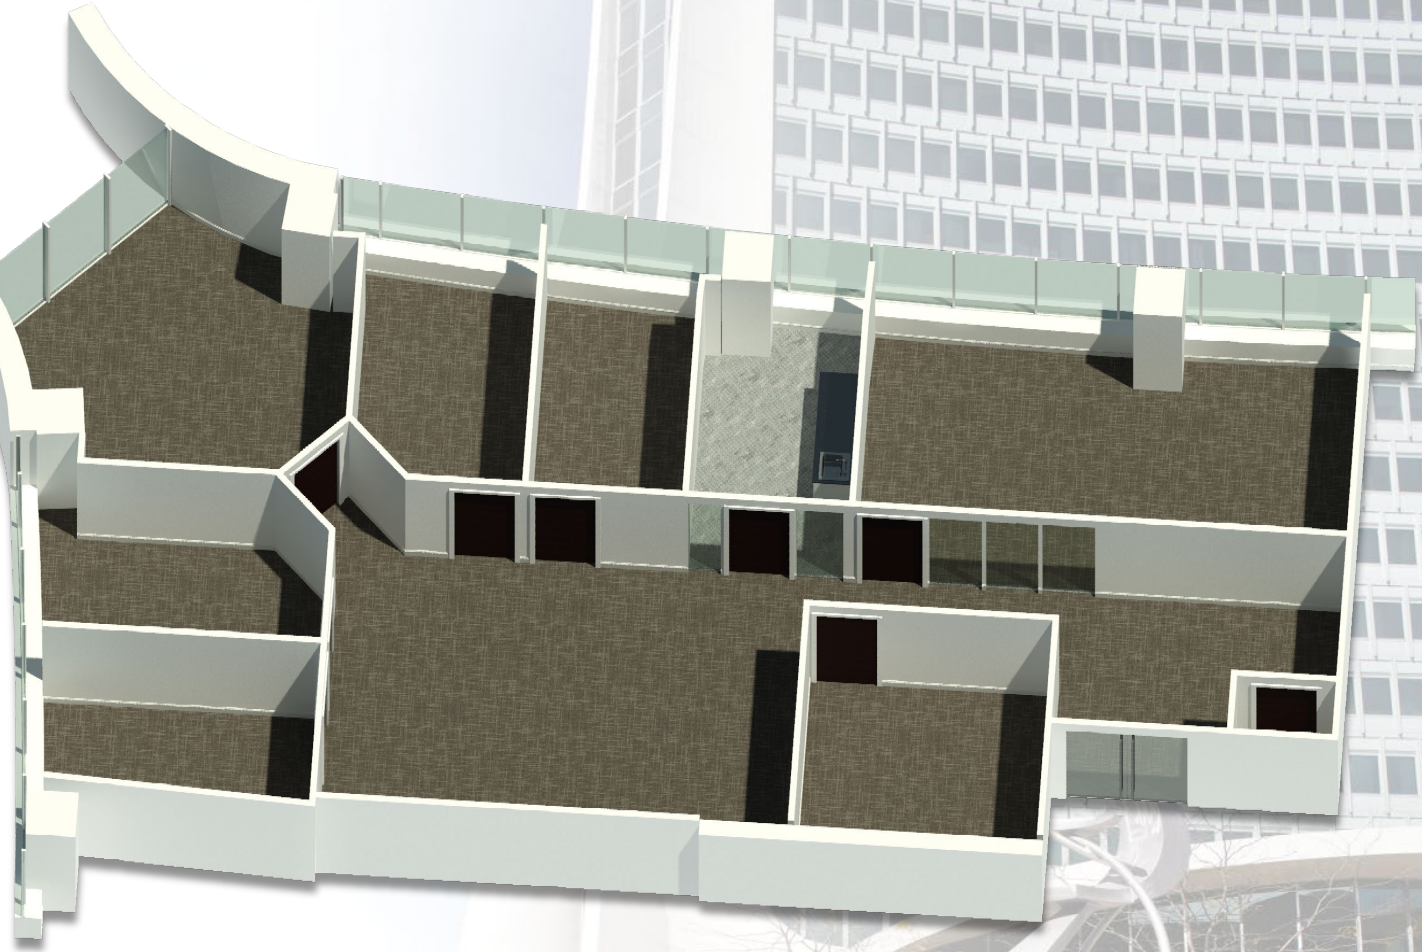

1 LANDMARK SQ

8TH FLOOR - 2,490 RSF
STAMFORD, CT

Contact Our Leasing Team:

Larry Kwiat
203-363-2341
larry.kwiat@reckson.com

Willard Overlock
914-872-4729
willard.overlock@reckson.com

RECKSON
www.reckson.com