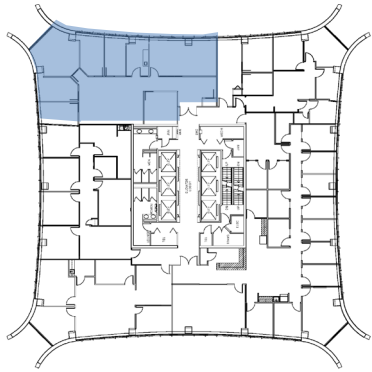

1 LANDMARK SQ

8TH FLOOR - 2,490 RSF
STAMFORD, CT

Contact Our Leasing Team:

Larry Kwiat
203-363-2341
larry.kwiat@reckson.com

Willard Overlock
914-872-4729
willard.overlock@reckson.com

RECKSON
www.reckson.com