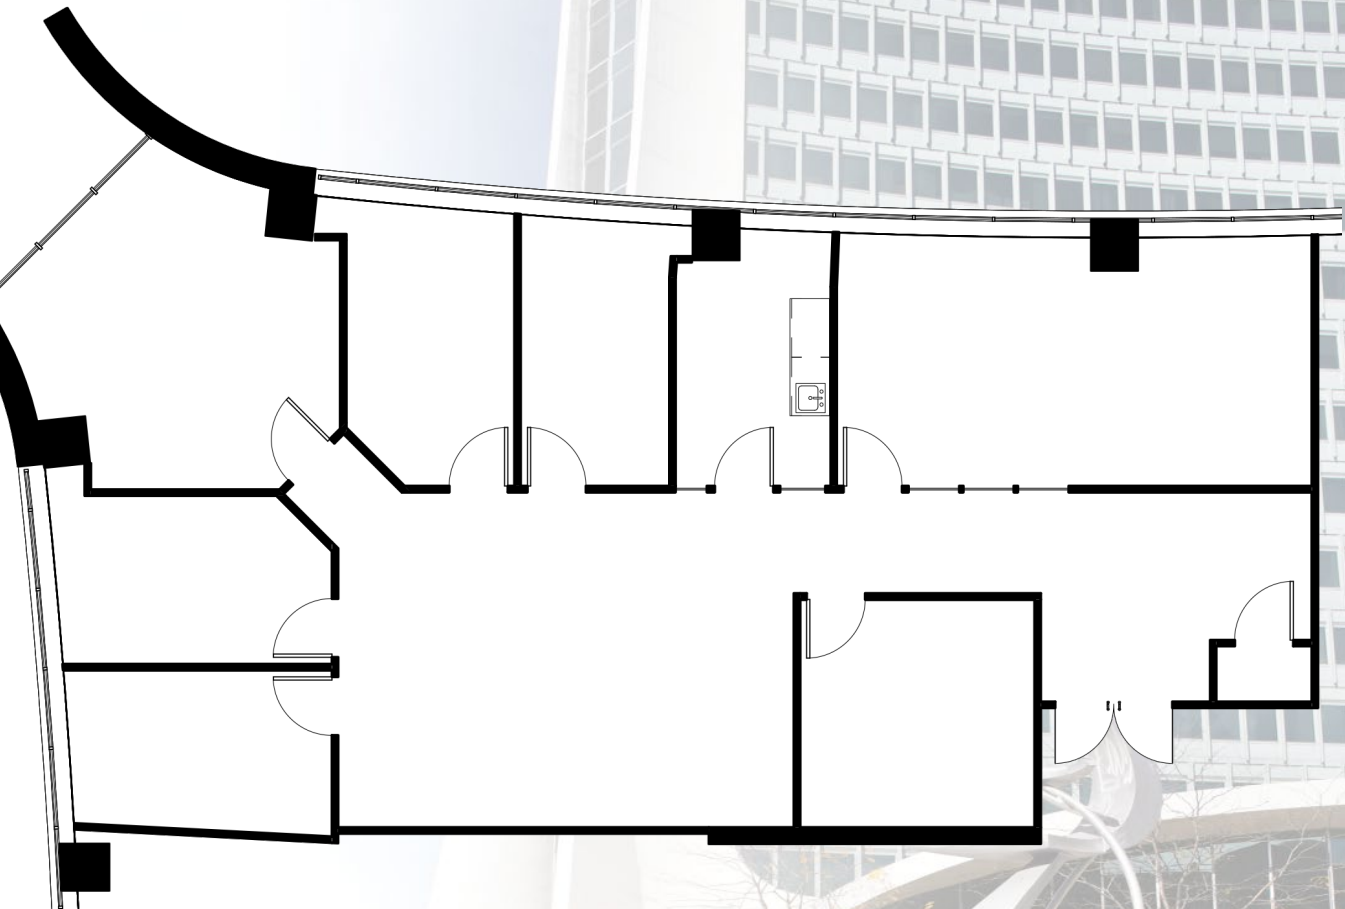

1 LANDMARK SQ

8TH FLOOR - 2,490 RSF
STAMFORD, CT

Contact Our Leasing Team:

Larry Kwiat
203-363-2341
larry.kwiat@reckson.com

Willard Overlock
914-872-4729
willard.overlock@reckson.com

RECKSON
www.reckson.com