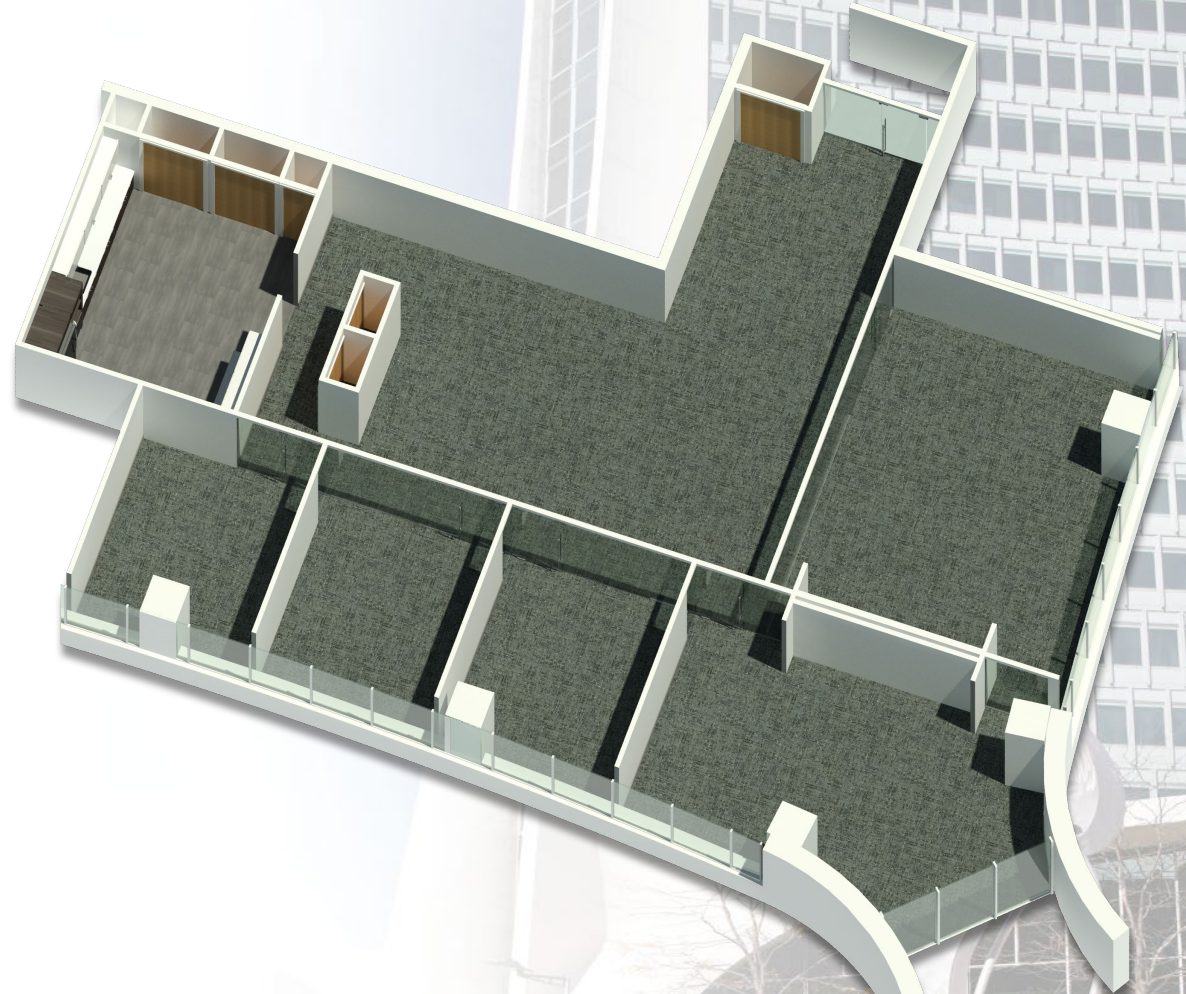

1 LANDMARK SQ

17TH FLOOR - 2,863 RSF
STAMFORD, CT

Contact Our Leasing Team:

Larry Kwiat
203-363-2341
larry.kwiat@reckson.com

Willard Overlock
914-872-4729
willard.overlock@reckson.com

RECKSON
www.reckson.com

All information is from sources deemed reliable and submitted subject to errors, omissions, change of price, rental, prior sale and withdrawal without notice.

1 LANDMARK SQ

17TH FLOOR - 2,863 RSF

STAMFORD, CT