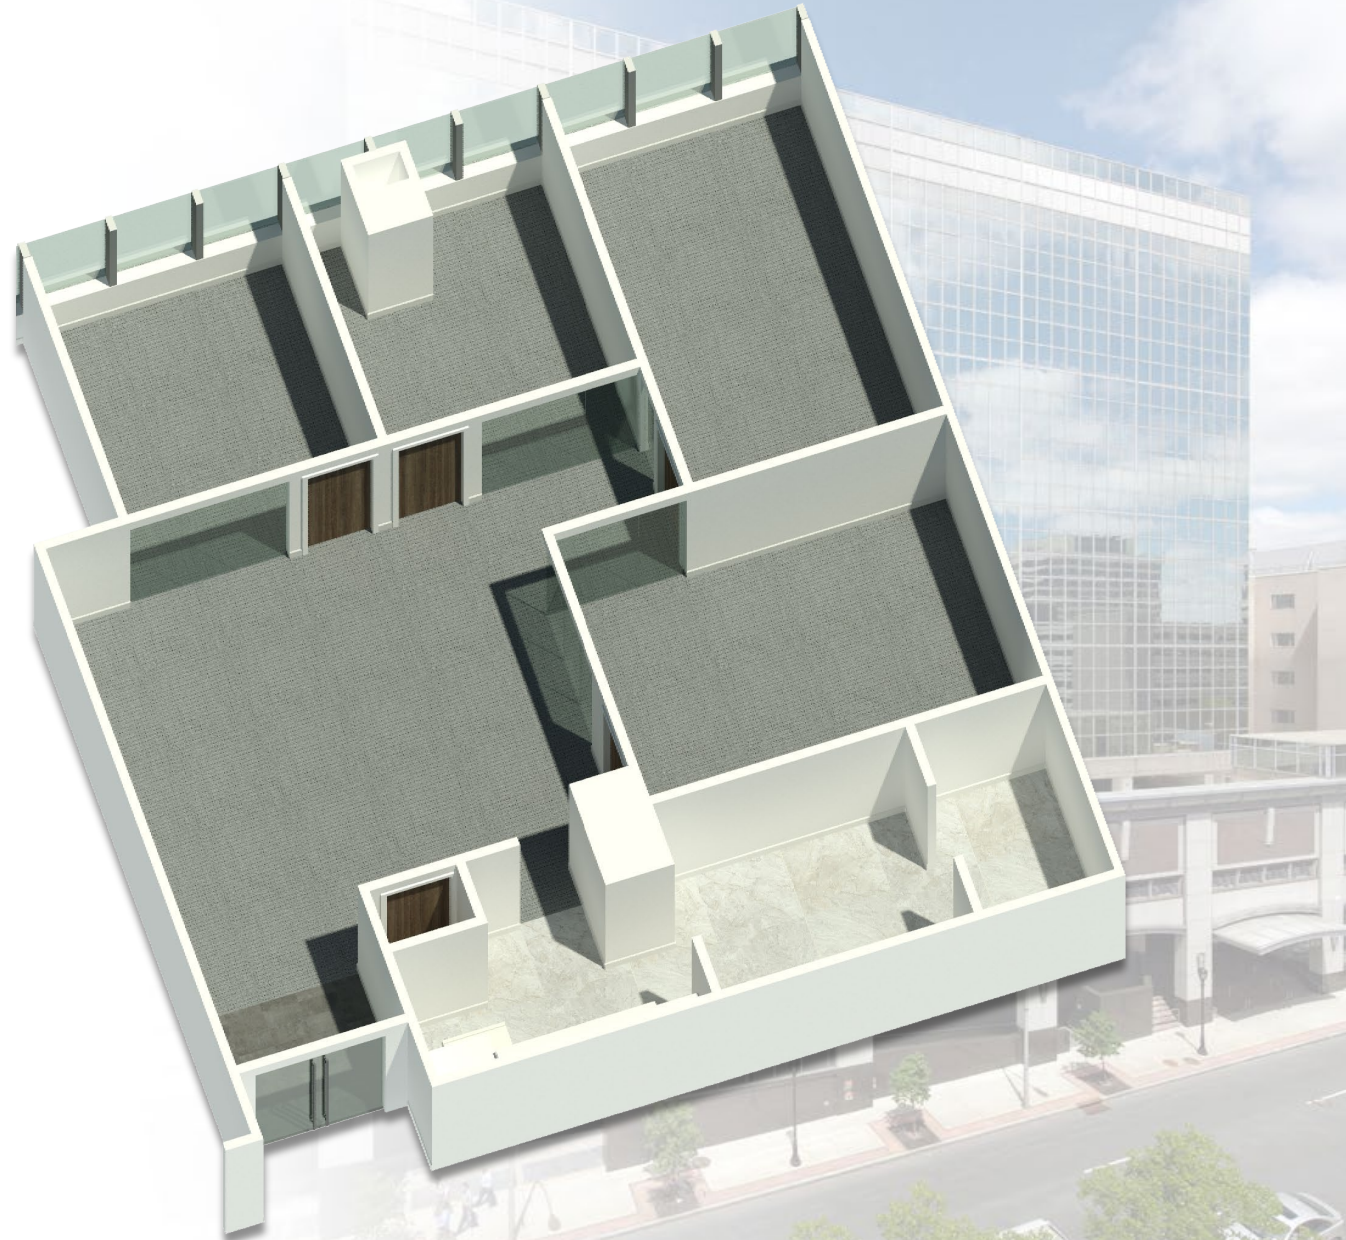

360 HAMILTON AVENUE

10TH FLOOR - 2,295 RSF
WHITE PLAINS, NY

Contact Our Leasing Team:

Larry Kwiat
914-872-4726
larry.kwiat@reckson.com

Willard Overlock
914-872-4729
willard.overlock@reckson.com

RECKSON
www.reckson.com

All information is from sources deemed reliable and submitted subject to errors, omissions, change of price, rental, prior sale and withdrawal without notice.

360 HAMILTON AVENUE

10TH FLOOR - 2,295 RSF

WHITE PLAINS, NY