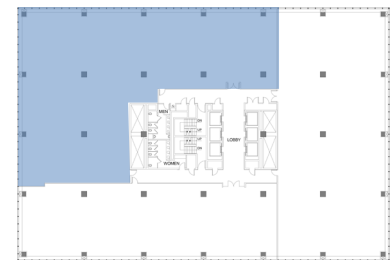

360 HAMILTON AVENUE

1ST FLOOR - 12,830 RSF

WHITE PLAINS, NY

Contact Our Leasing Team:

Larry Kwiat

914-872-4726

larry.kwiat@reckson.com

Willard Overlock