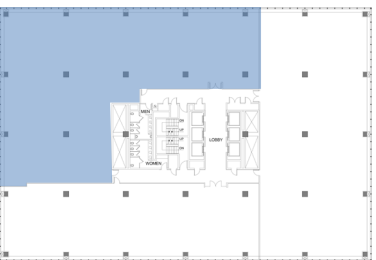

360 HAMILTON AVENUE

1ST FLOOR - 12,830 RSF

WHITE PLAINS, NY

Contact Our Leasing Team:

Larry Kwiat
914-872-4726
larry.kwiat@reckson.com

Willard Overlock
914-872-4729
willard.overlock@reckson.com

RECKSON
www.reckson.com