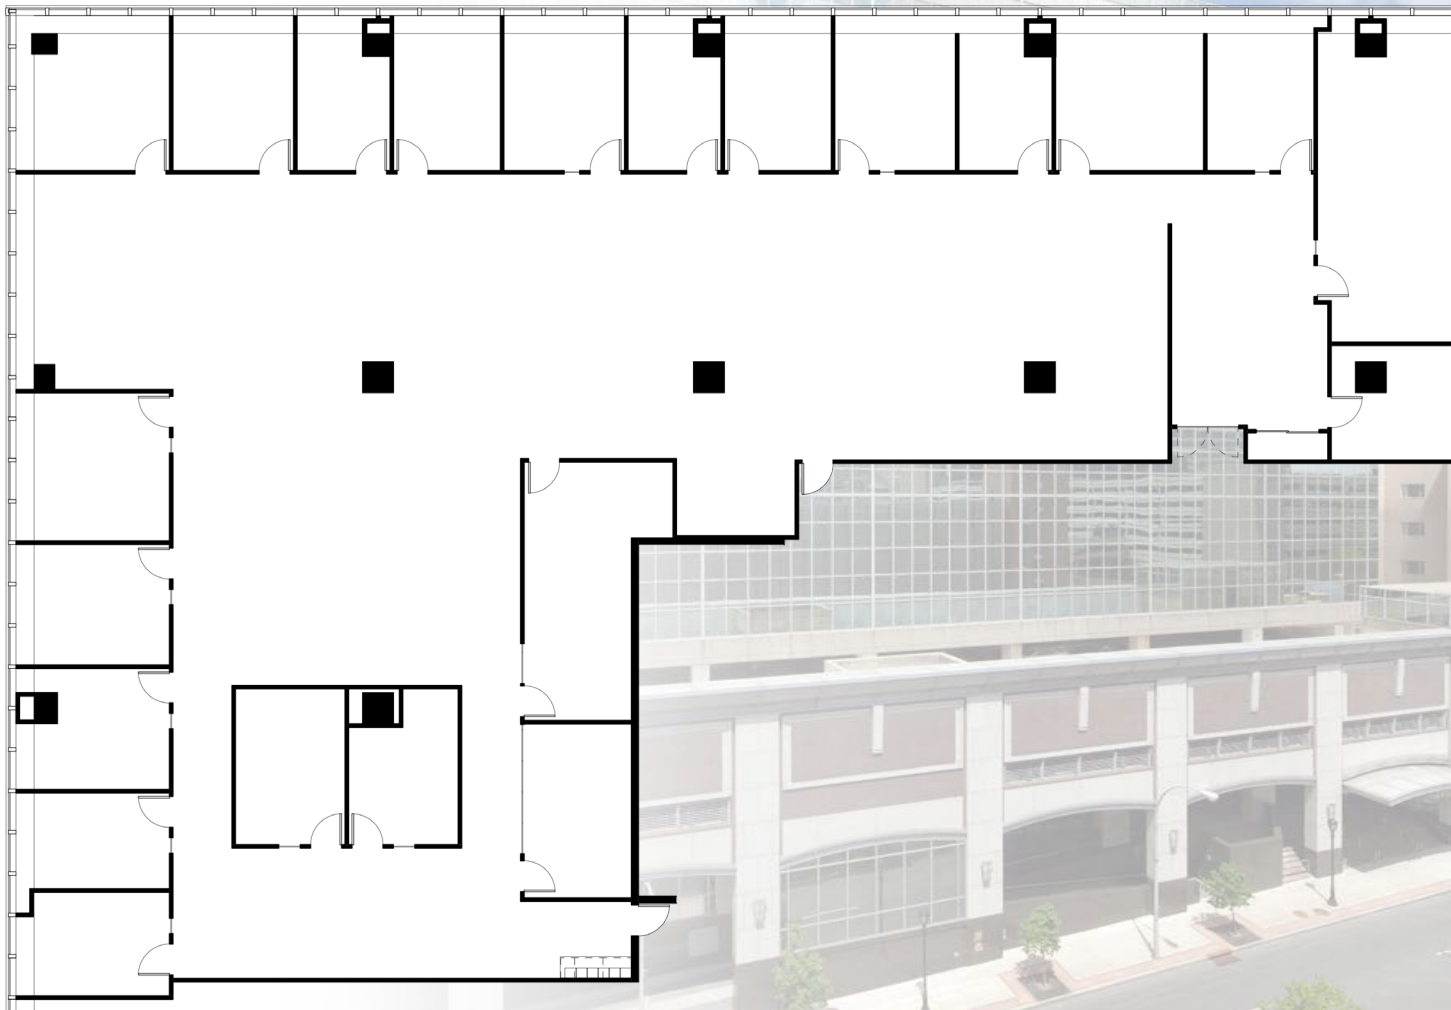

360 HAMILTON AVENUE

1ST FLOOR - 12,830 RSF

WHITE PLAINS, NY

Contact Our Leasing Team:

Larry Kwiat
914-872-4726
larry.kwiat@reckson.com

Willard Overlock
914-872-4729
willard.overlock@reckson.com

RECKSON
www.reckson.com