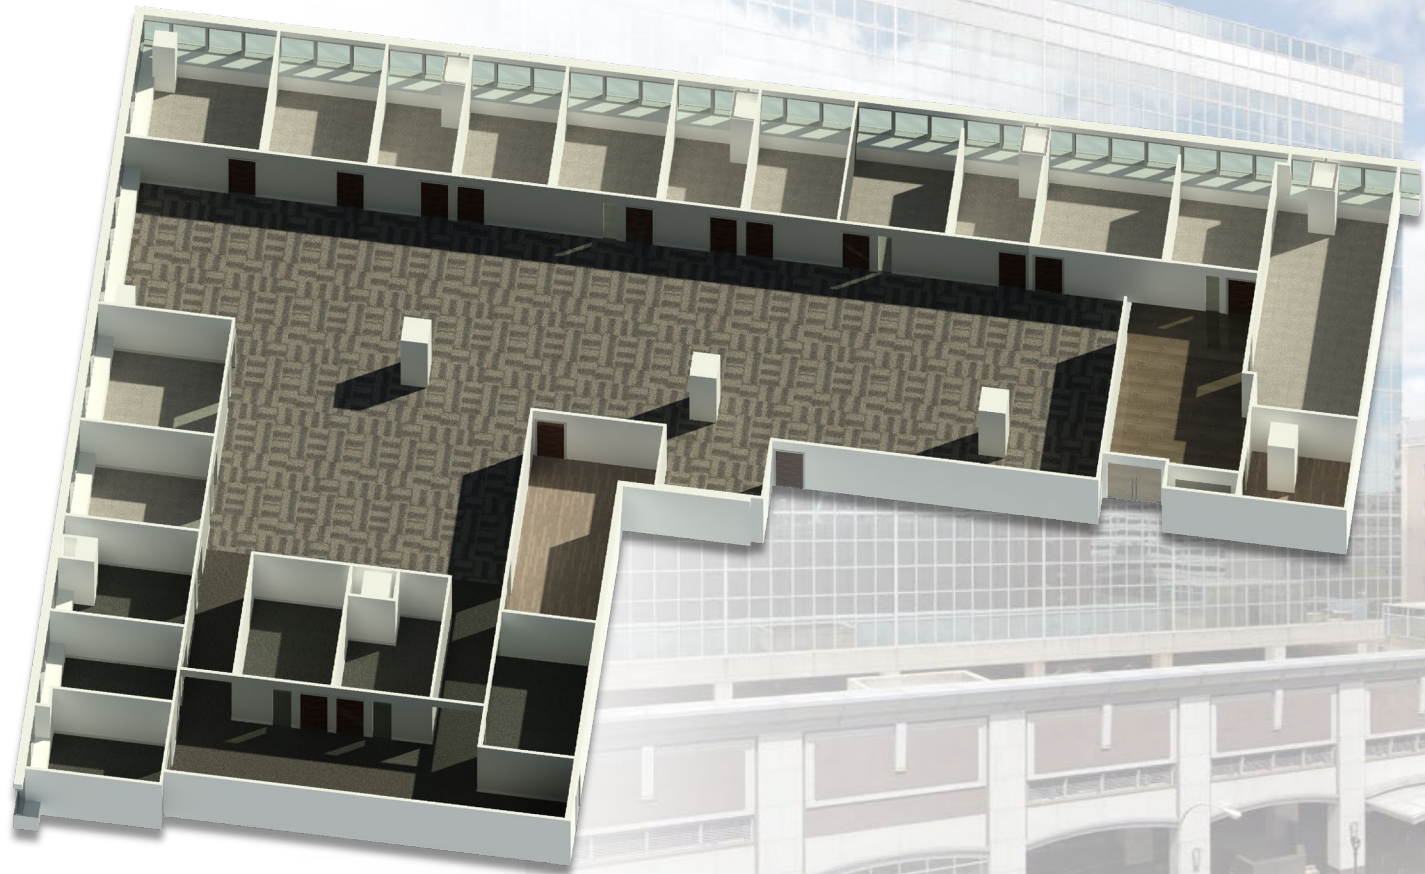

360 HAMILTON AVENUE

1ST FLOOR - 12,830 RSF

WHITE PLAINS, NY

Contact Our Leasing Team:

Larry Kwiat

914-872-4726

larry.kwiat@reckson.com

Willard Overlock