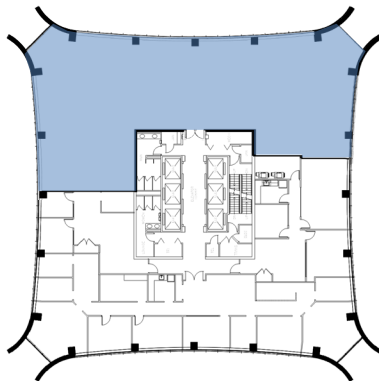

1 LANDMARK SQ

11TH FLOOR - 5,378 RSF
STAMFORD, CT

Contact Our Leasing Team:

Larry Kwiat
203-363-2341
larry.kwiat@reckson.com

Willard Overlock
914-872-4729
willard.overlock@reckson.com

RECKSON
www.reckson.com

All information is from sources deemed reliable and submitted subject to errors, omissions, change of price, rental, prior sale and withdrawal without notice.

1 LANDMARK SQ

11TH FLOOR - 5,378 RSF

STAMFORD, CT