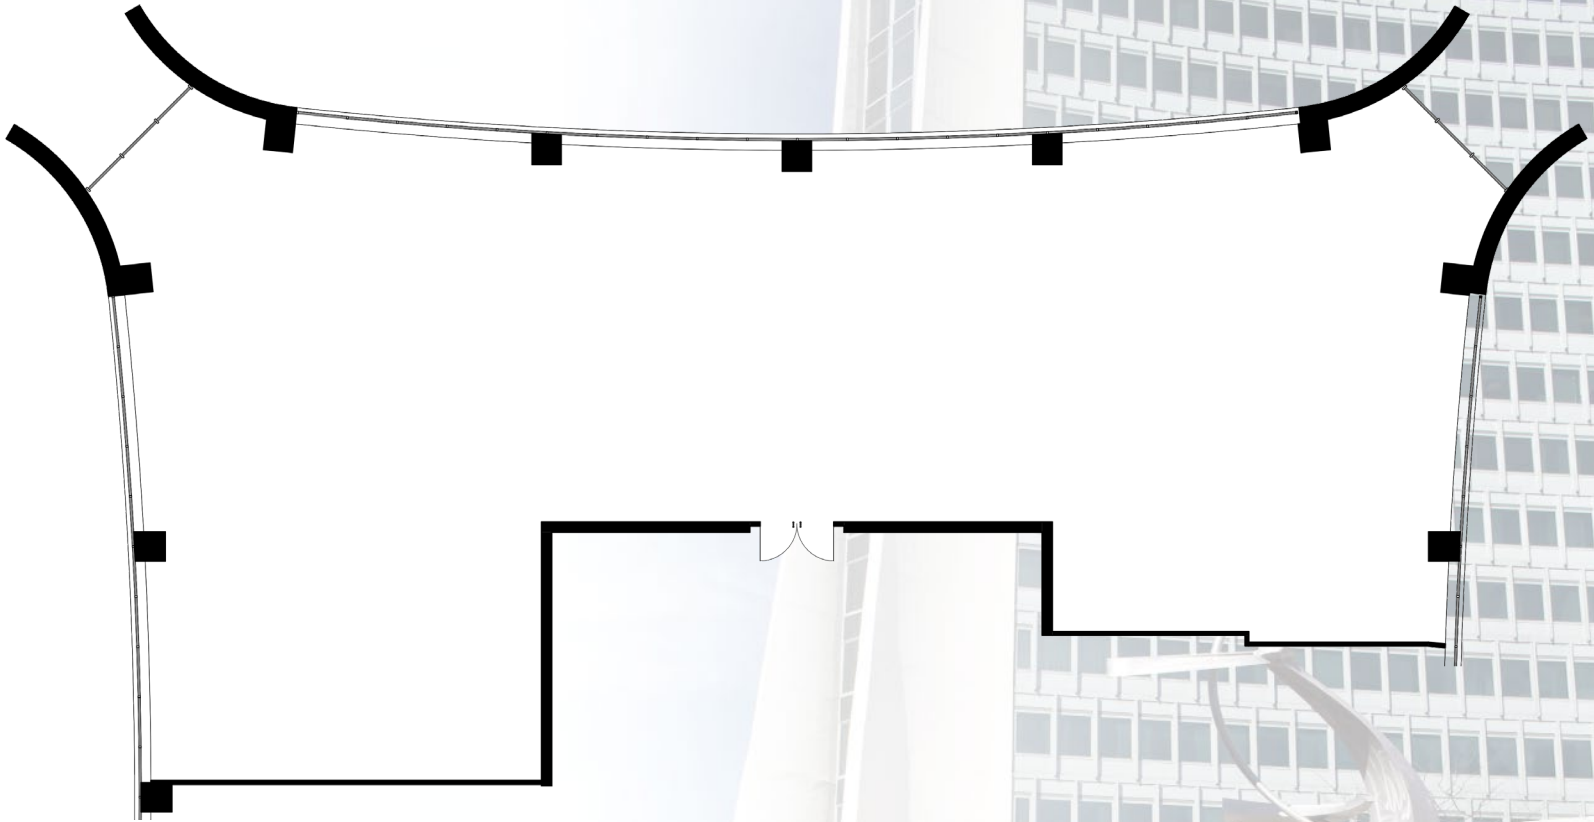

1 LANDMARK SQ

11TH FLOOR - 5,378 RSF
STAMFORD, CT

Contact Our Leasing Team:

Larry Kwiat
203-363-2341
larry.kwiat@reckson.com

Willard Overlock
914-872-4729
willard.overlock@reckson.com

RECKSON
www.reckson.com

All information is from sources deemed reliable and submitted subject to errors, omissions, change of price, rental, prior sale and withdrawal without notice.

1 LANDMARK SQ

11TH FLOOR - 5,378 RSF

STAMFORD, CT