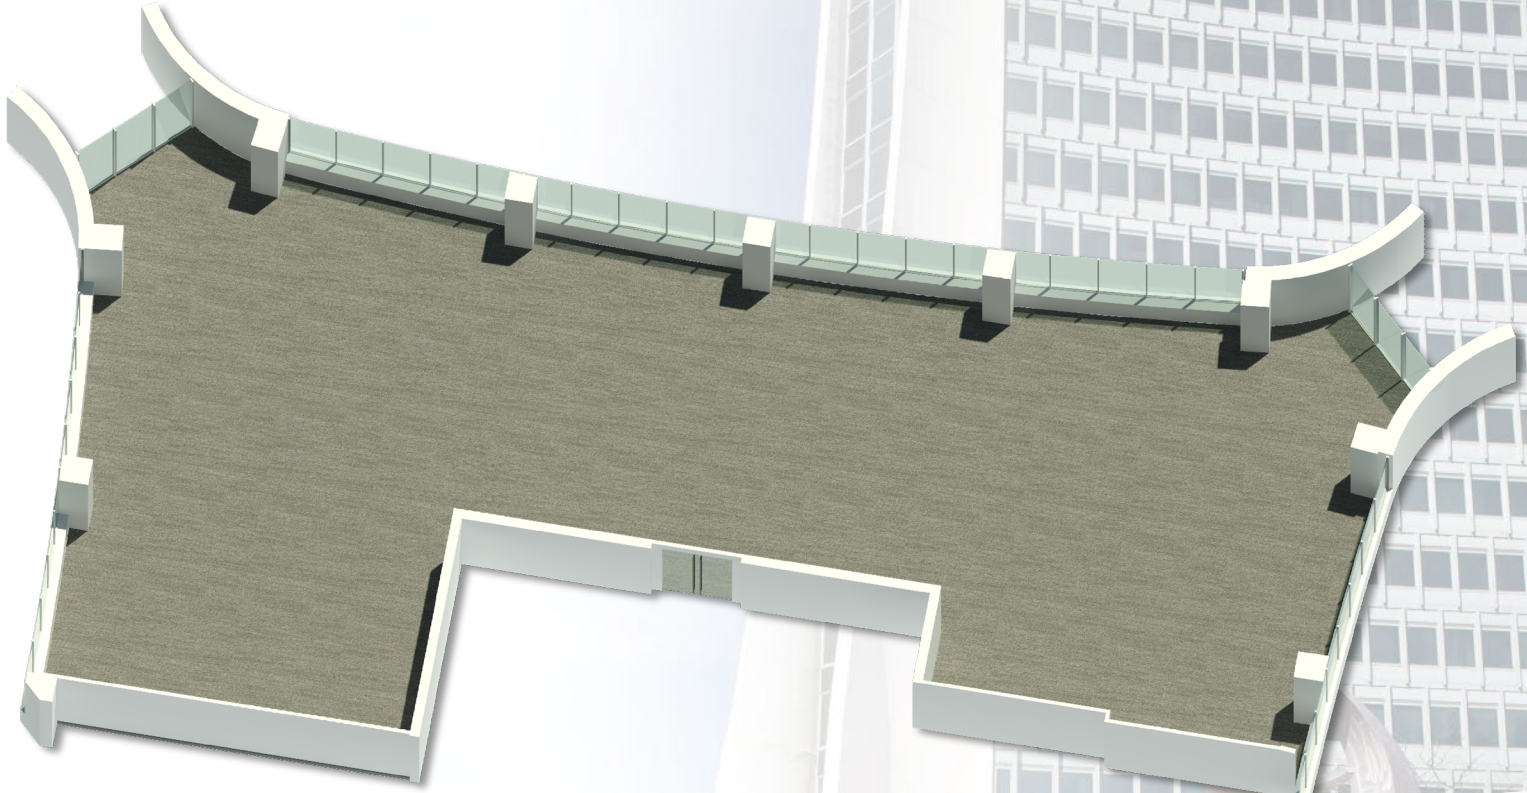

1 LANDMARK SQ

11TH FLOOR - 5,378 RSF
STAMFORD, CT

Contact Our Leasing Team:

Larry Kwiat
203-363-2341
larry.kwiat@reckson.com

Willard Overlock
914-872-4729
willard.overlock@reckson.com

RECKSON
www.reckson.com

All information is from sources deemed reliable and submitted subject to errors, omissions, change of price, rental, prior sale and withdrawal without notice.

1 LANDMARK SQ

11TH FLOOR - 5,378 RSF

STAMFORD, CT