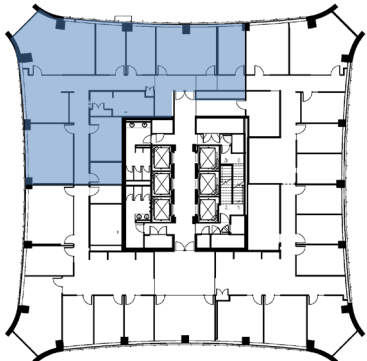

1 LANDMARK SQ

21ST FLOOR - 3,457 RSF

STAMFORD, CT

Contact Our Leasing Team:

Larry Kwiat
203-363-2341
larry.kwiat@reckson.com

Willard Overlock
914-872-4729
willard.overlock@reckson.com