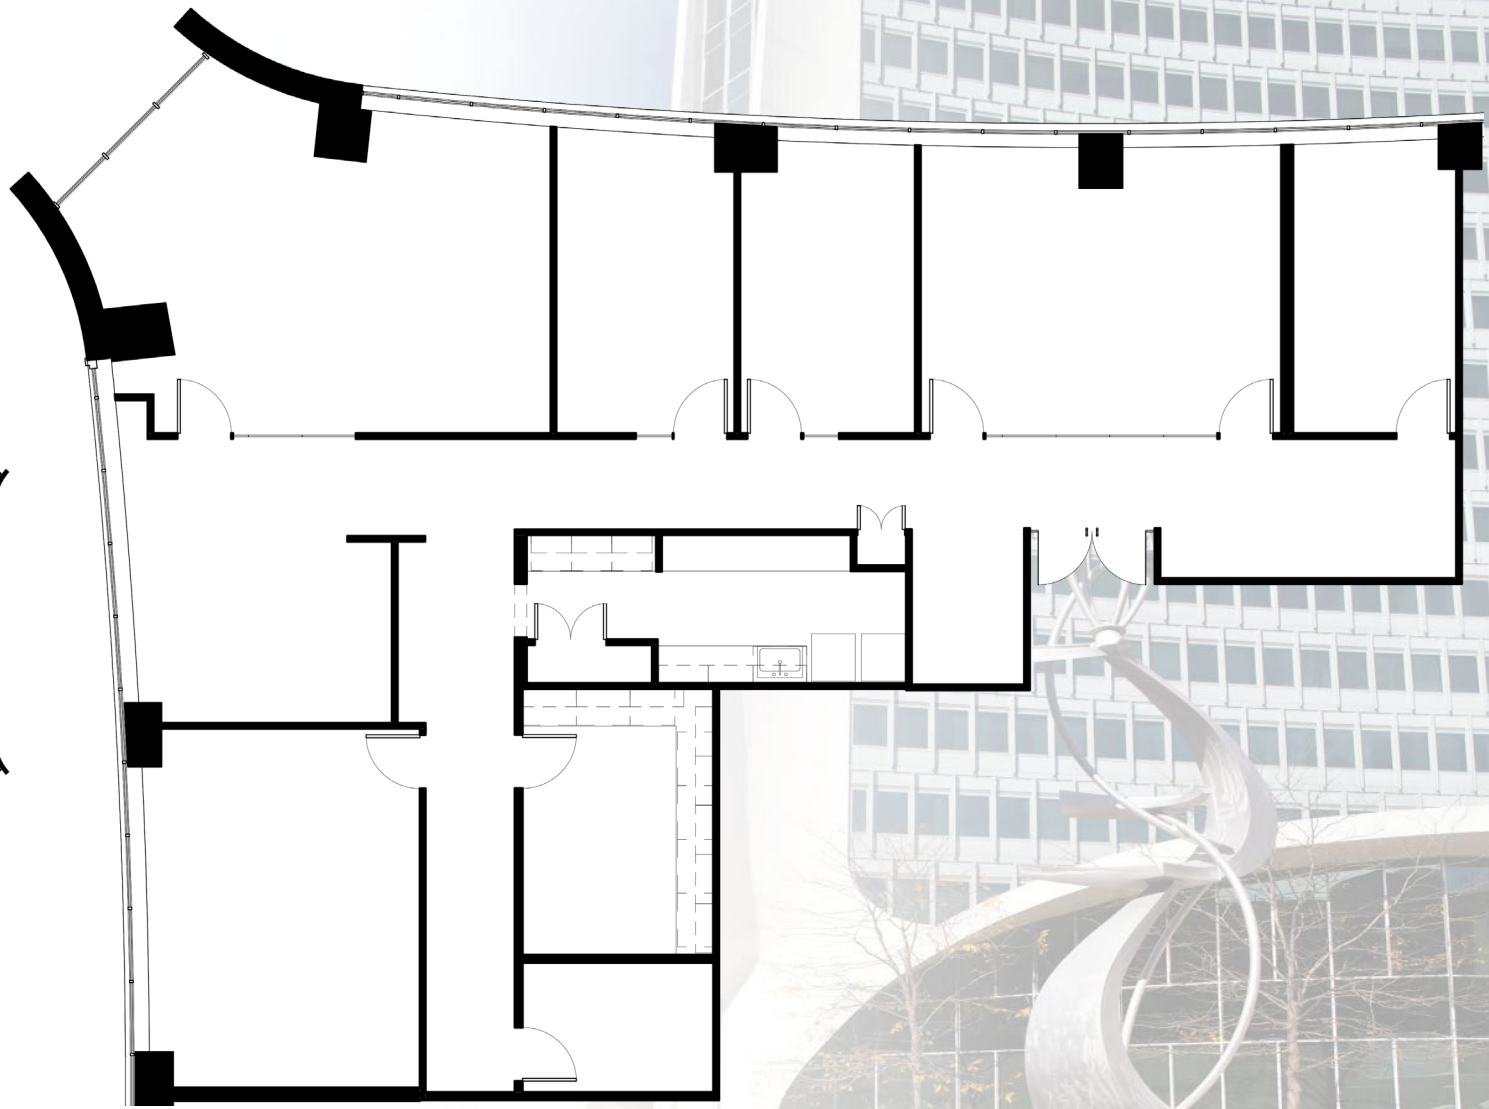

1 LANDMARK SQ

21ST FLOOR - 3,457 RSF

STAMFORD, CT

Contact Our Leasing Team:

Larry Kwiat
203-363-2341
larry.kwiat@reckson.com

Willard Overlock
914-872-4729
willard.overlock@reckson.com