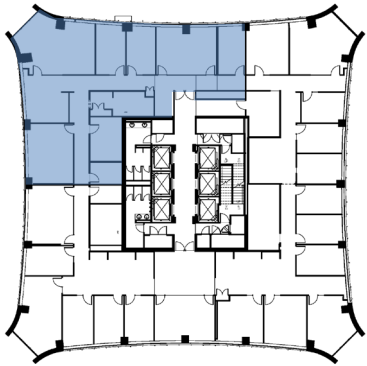

1 LANDMARK SQ

21ST FLOOR - 3,457 RSF
STAMFORD, CT

Contact Our Leasing Team:

Larry Kwiat
203-363-2341
larry.kwiat@reckson.com

Willard Overlock
914-872-4729
willard.overlock@reckson.com

RECKSON
www.reckson.com