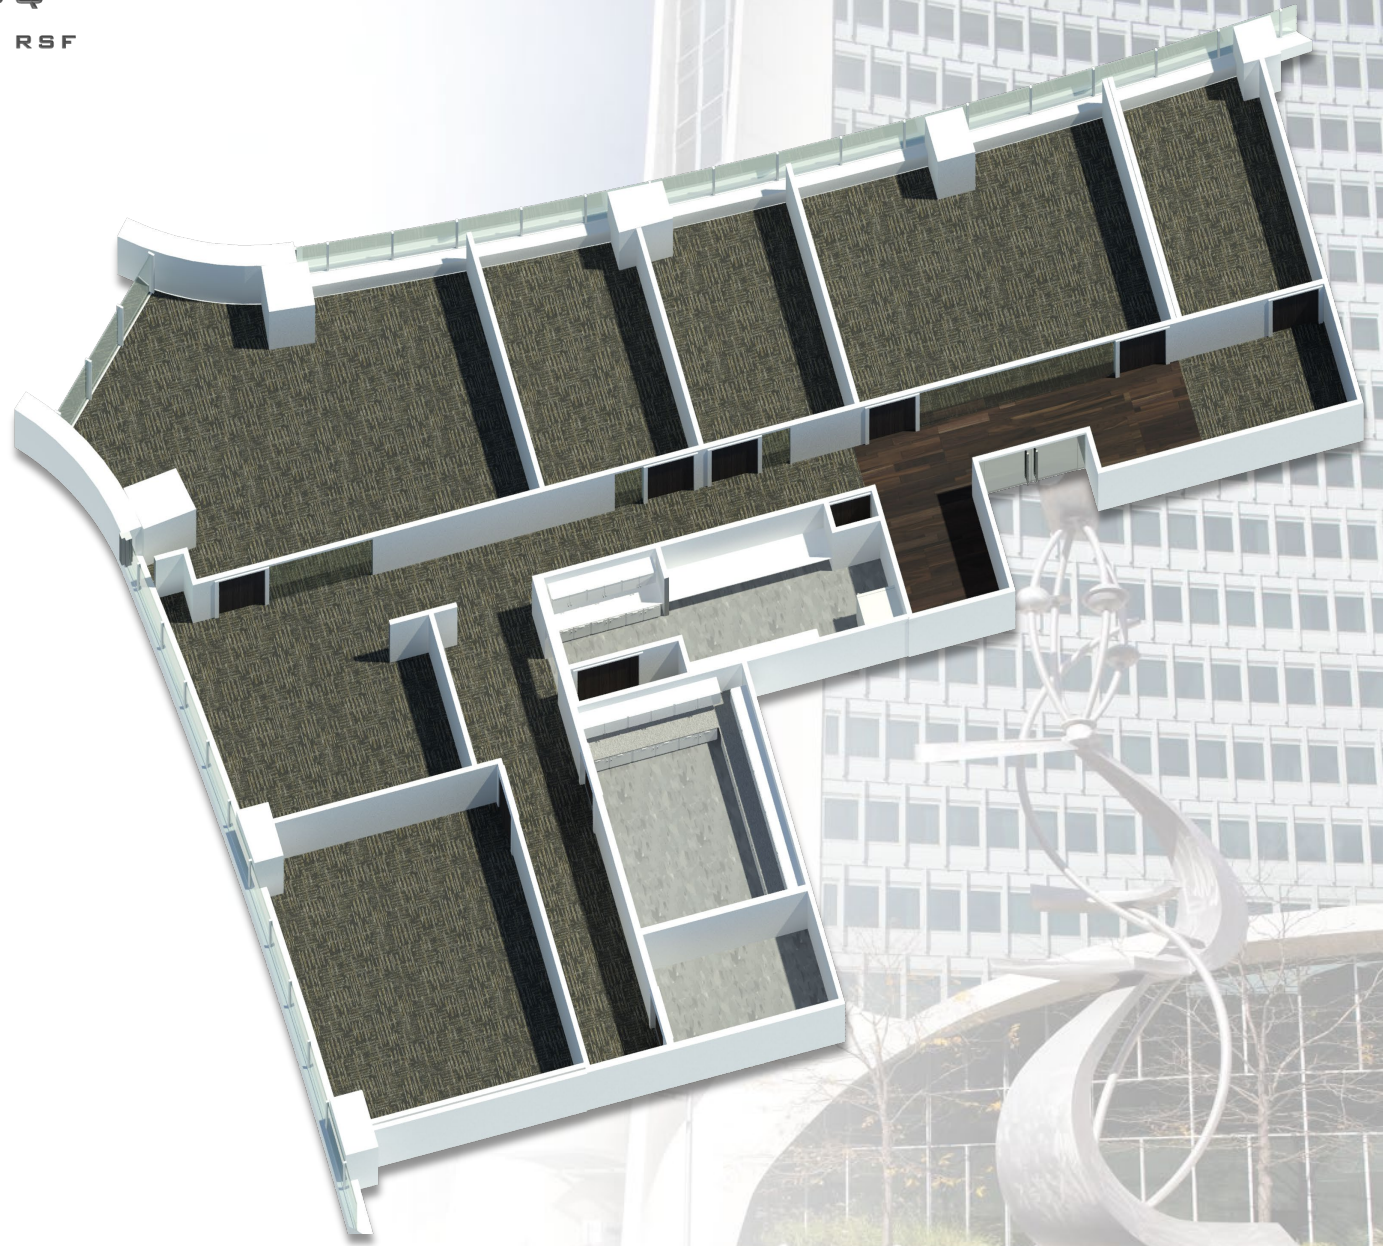

1 LANDMARK SQ

21ST FLOOR - 3,457 RSF
STAMFORD, CT

Contact Our Leasing Team:

Larry Kwiat
203-363-2341
larry.kwiat@reckson.com

Willard Overlock
914-872-4729
willard.overlock@reckson.com

RECKSON
www.reckson.com