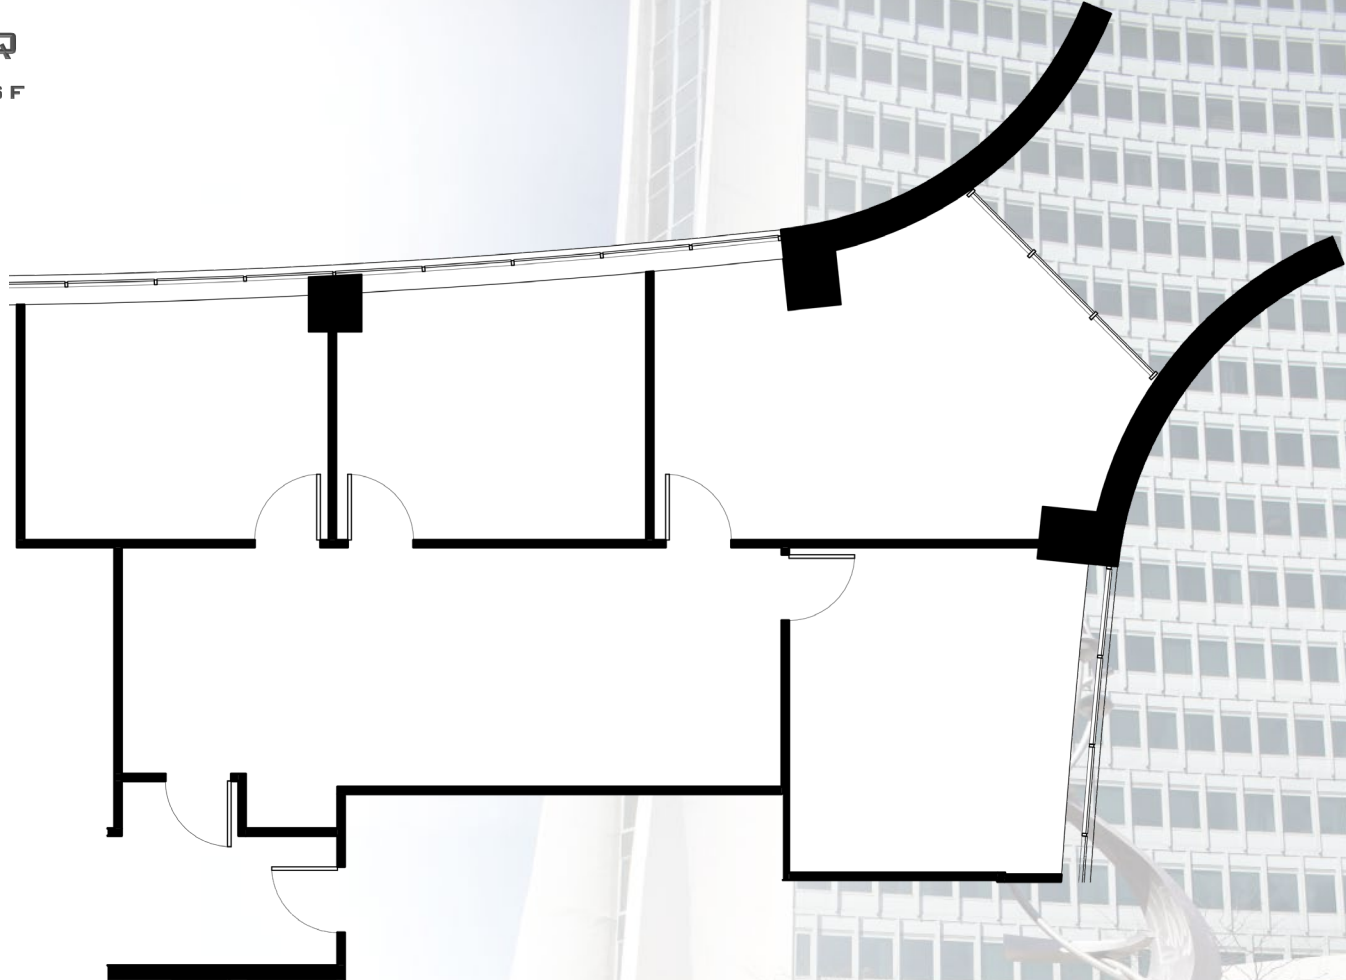

1 LANDMARK SQ

6TH FLOOR - 1,456 RSF

STAMFORD, CT

Contact Our Leasing Team:

Larry Kwiat
203-363-2341
larry.kwiat@reckson.com

Willard Overlock
914-872-4729
willard.overlock@reckson.com

RECKSON
www.reckson.com