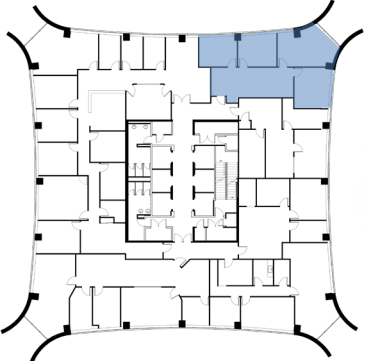

1 LANDMARK SQ

6TH FLOOR - 1,456 RSF

STAMFORD, CT

Contact Our Leasing Team:

Larry Kwiat
203-363-2341
larry.kwiat@reckson.com

Willard Overlock
914-872-4729
willard.overlock@reckson.com

RECKSON
www.reckson.com