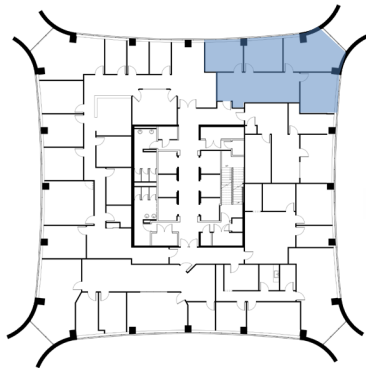

1 LANDMARK SQ

6TH FLOOR - 1,456 RSF
STAMFORD, CT

Contact Our Leasing Team:

Larry Kwiat
203-363-2341
larry.kwiat@reckson.com

Willard Overlock
914-872-4729
willard.overlock@reckson.com

RECKSON
www.reckson.com