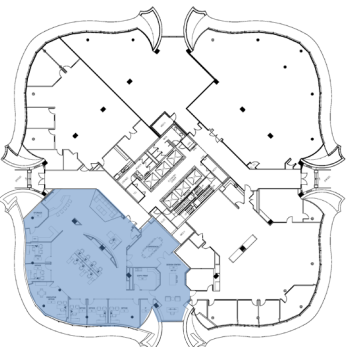

1 LANDMARK SQUARE

2ND FLOOR - 6,396 RSF

STAMFORD, CT

Contact Our Leasing Team:

Larry Kwiat

203-363-2341

larry.kwiat@reckson.com

Willard Overlock