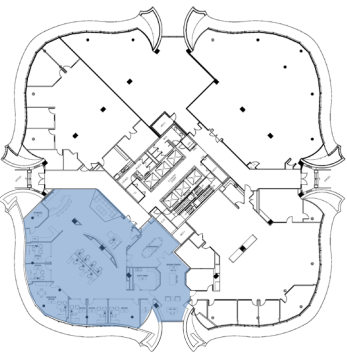

914-872-4729

willard.overlock@reckson.com

RECKSON

www.reckson.com

1 LANDMARK SQUARE

2ND FLOOR - 6,396 RSF

STAMFORD, CT

Contact Our Leasing Team: