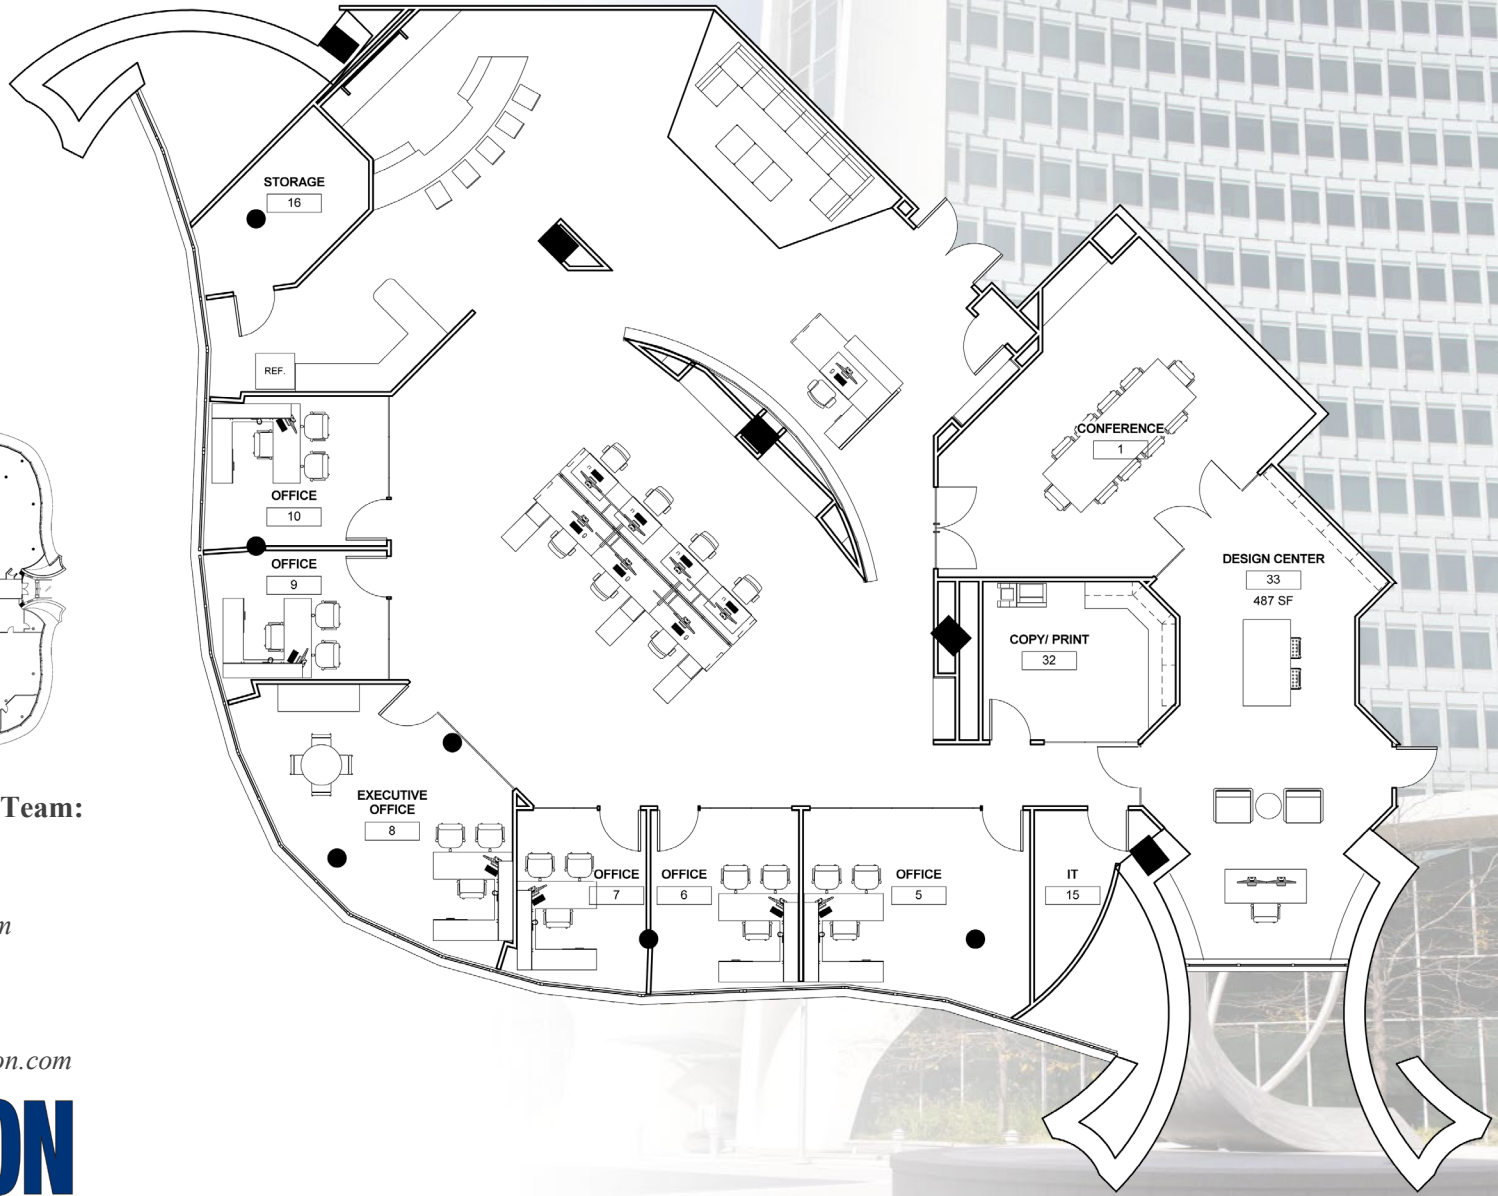

914-872-4729

willard.overlock@reckson.com

RECKSON

www.reckson.com

1 LANDMARK SQUARE

2ND FLOOR - 6,396 RSF

STAMFORD, CT

Contact Our Leasing Team: