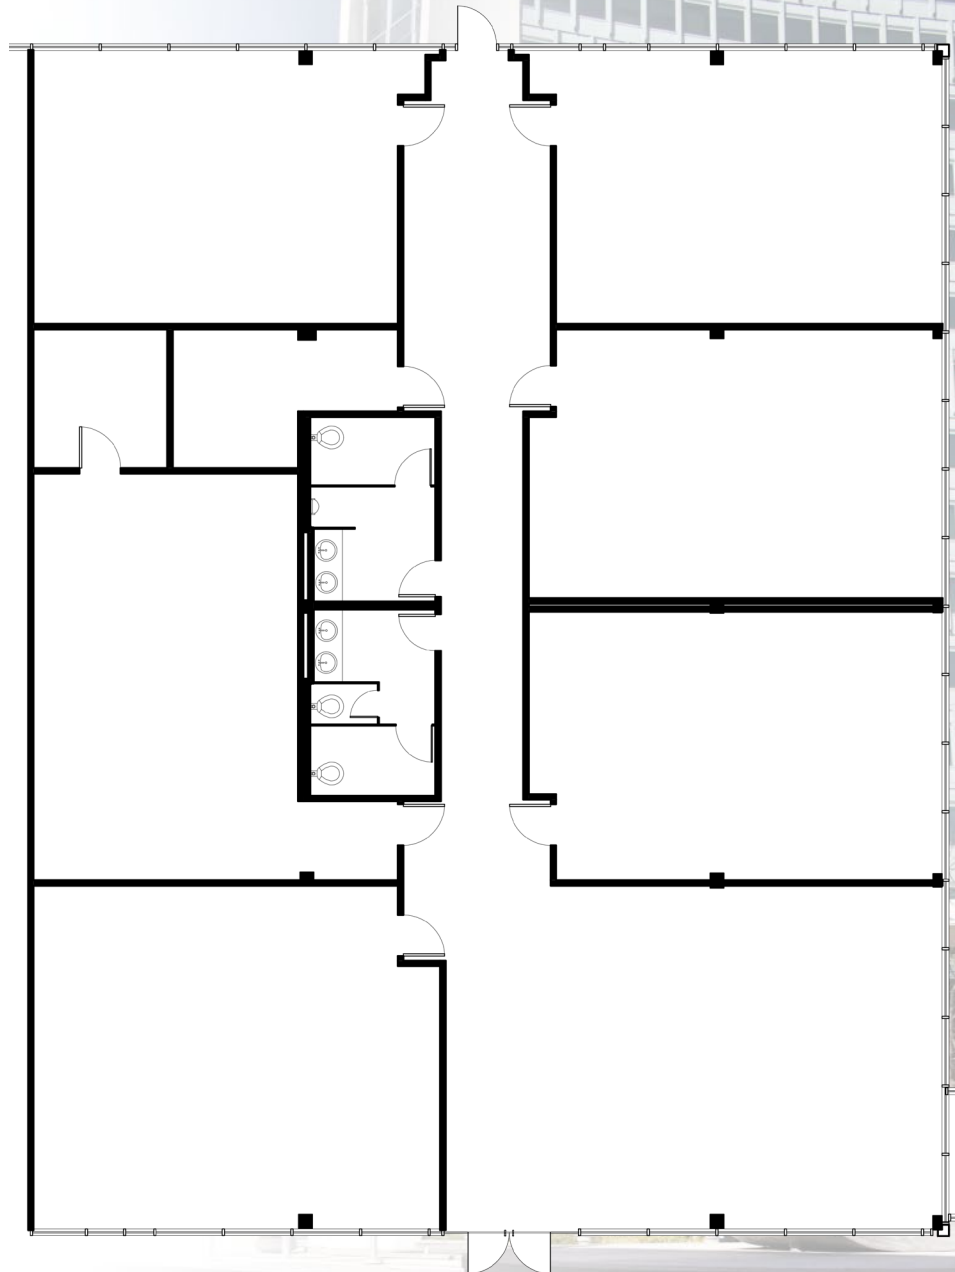

4 LANDMARK SQUARE

1ST FLOOR - 7,500 RSF
STAMFORD, CT

Contact Our Leasing Team:

Larry Kwiat
203-363-2341
larry.kwiat@reckson.com

Willard Overlock
914-872-4729
willard.overlock@reckson.com

RECKSON
www.reckson.com