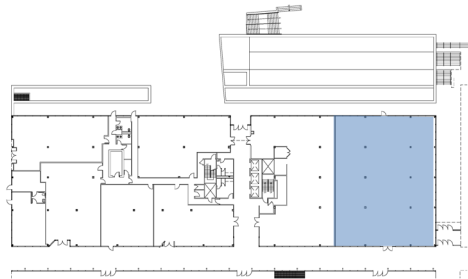

4 LANDMARK SQUARE

1ST FLOOR - 7,500 RSF
STAMFORD, CT

Contact Our Leasing Team:

Larry Kwiat
203-363-2341
larry.kwiat@reckson.com

Willard Overlock
914-872-4729
willard.overlock@reckson.com

RECKSON
www.reckson.com