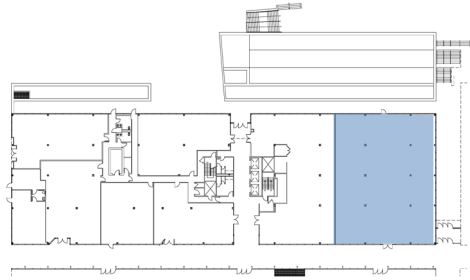

4 LANDMARK SQUARE

1ST FLOOR - 7,500 RSF
STAMFORD, CT

Contact Our Leasing Team:

Larry Kwiat
203-363-2341
larry.kwiat@reckson.com

Willard Overlock
914-872-4729
willard.overlock@reckson.com

RECKSON
www.reckson.com