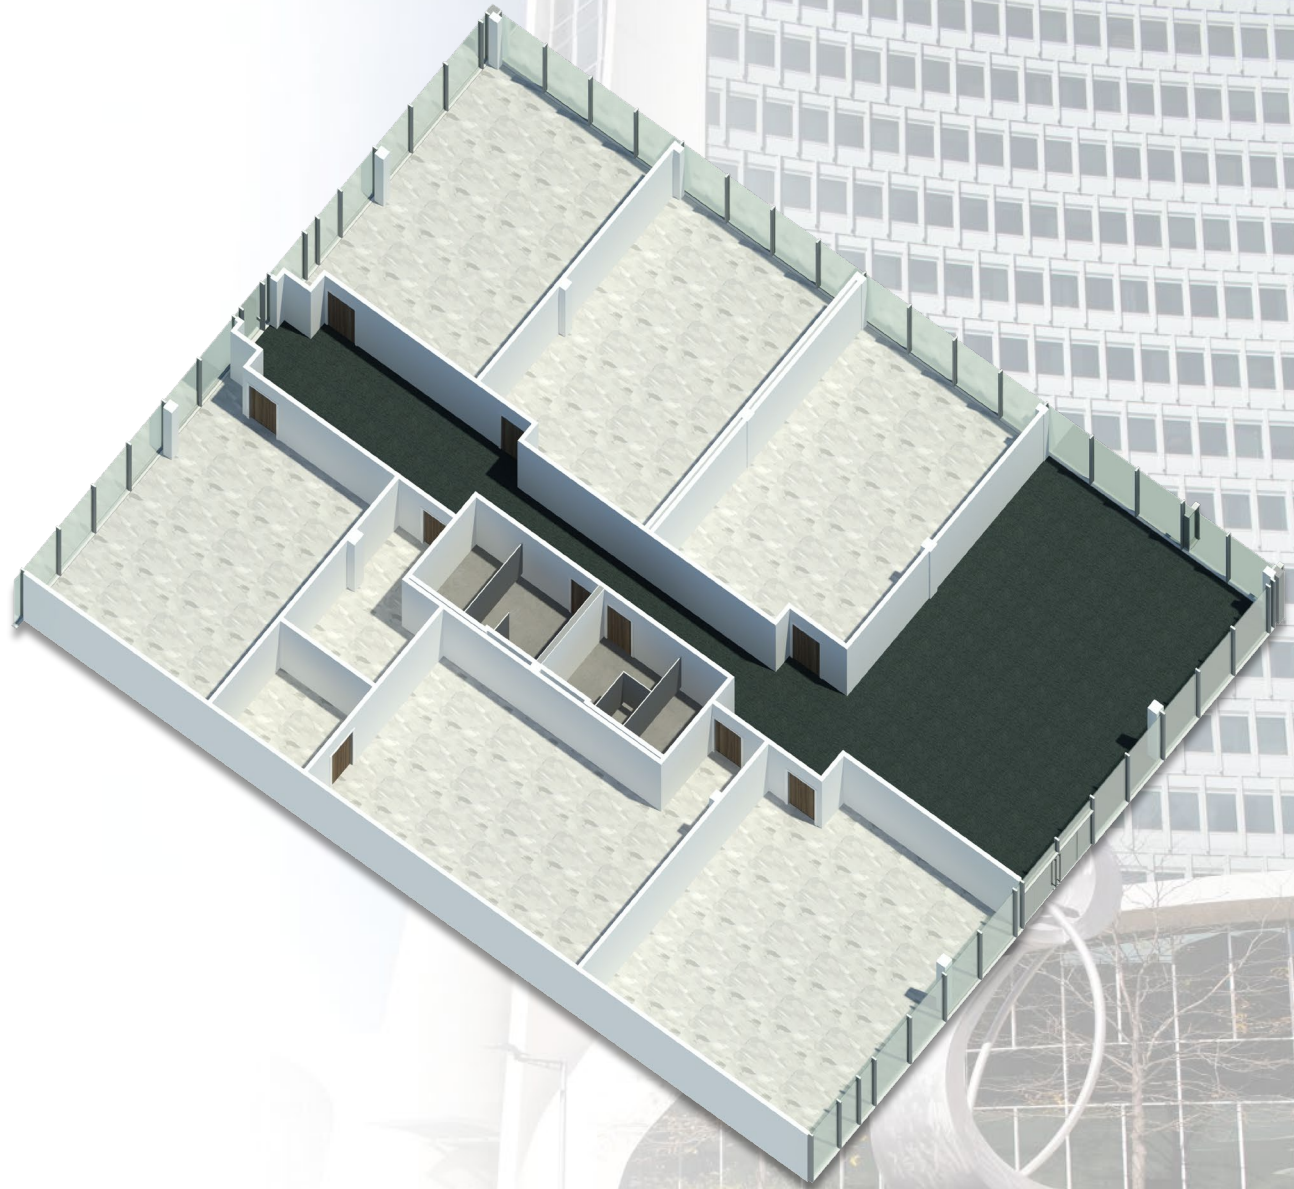

4 LANDMARK SQUARE

1ST FLOOR - 7,500 RSF
STAMFORD, CT

Contact Our Leasing Team:

Larry Kwiat
203-363-2341
larry.kwiat@reckson.com

Willard Overlock
914-872-4729
willard.overlock@reckson.com

RECKSON
www.reckson.com