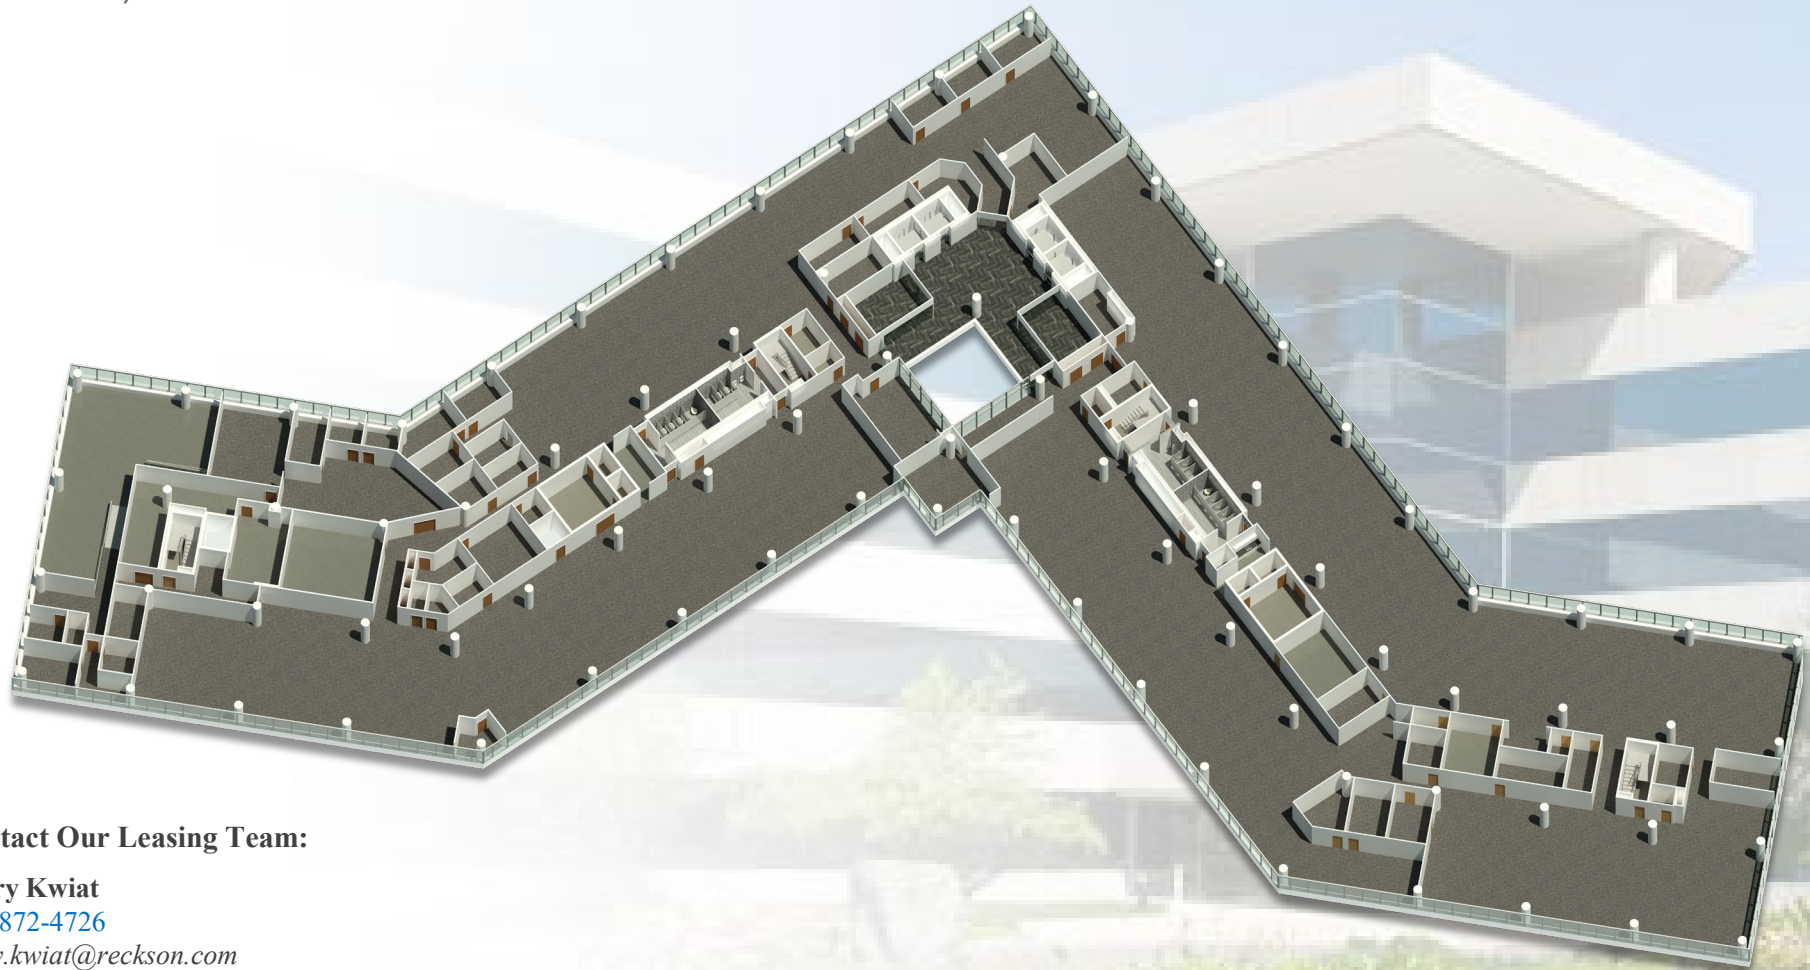

500 SUMMIT LAKE DR

3RD FLOOR - 58,579 RSF

VALHALLA, NY

Contact Our Leasing Team:

Larry Kwiat

914-872-4726

larry.kwiat@reckson.com

Willard Overlock