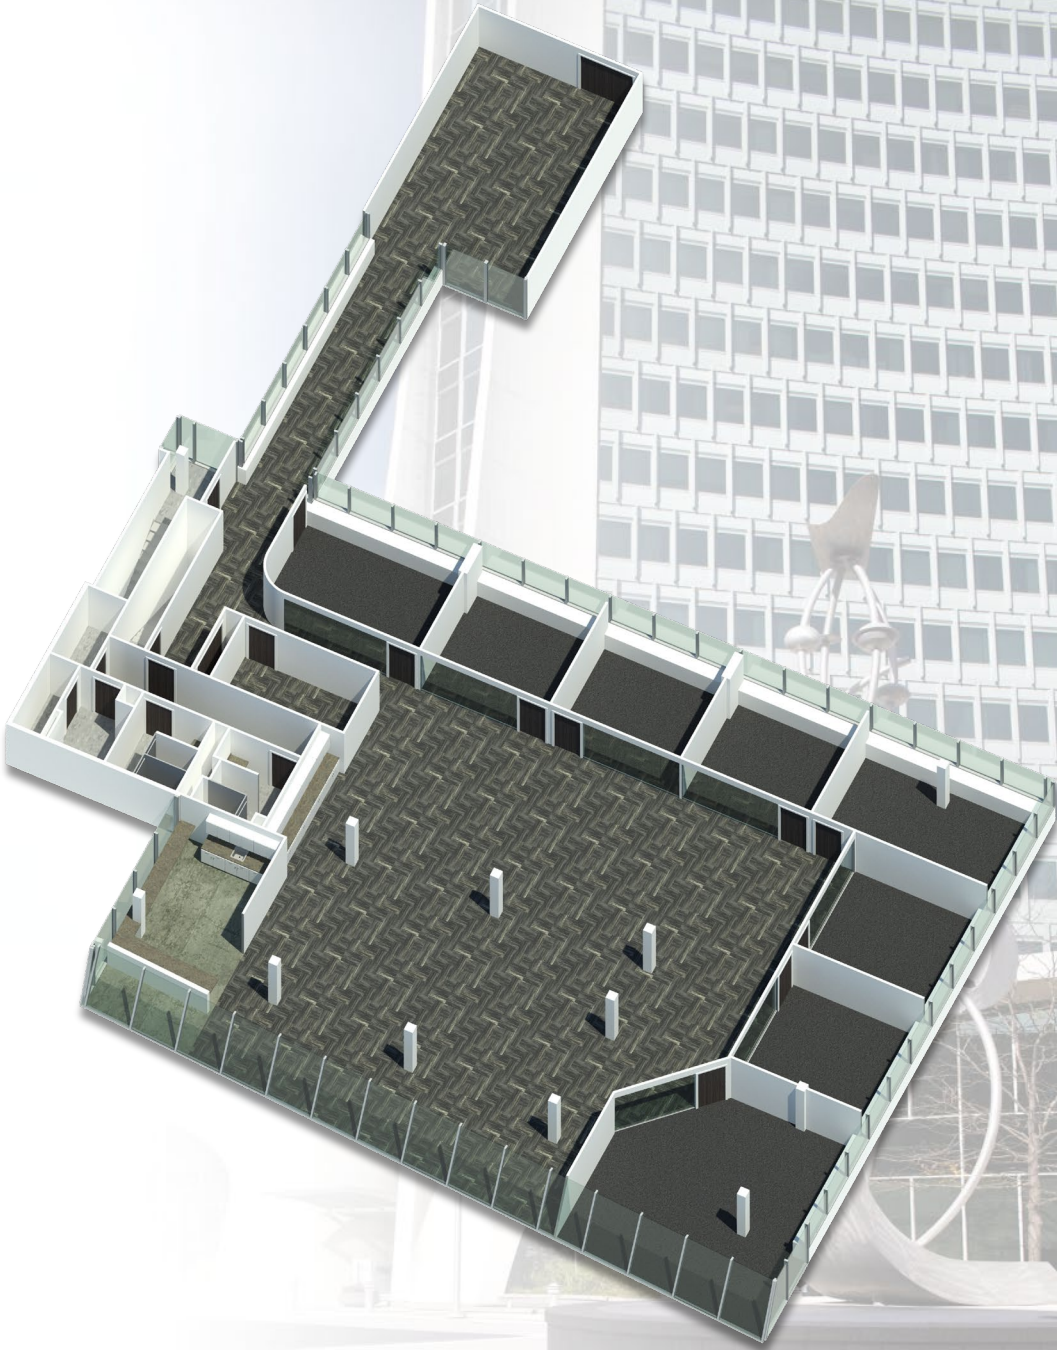

3 LANDMARK SQUARE

4TH FLOOR - 7,100 RSF

STAMFORD, CT

Contact Our Leasing Team:

Larry Kwiat
203-363-2341
larry.kwiat@reckson.com

Willard Overlock
914-872-4729
willard.overlock@reckson.com

RECKSON
www.reckson.com

All information is from sources deemed reliable and submitted subject to errors, omissions, change of price, rental, prior sale and withdrawal without notice.

3 LANDMARK SQUARE

4TH FLOOR - 7,100 RSF

STAMFORD, CT