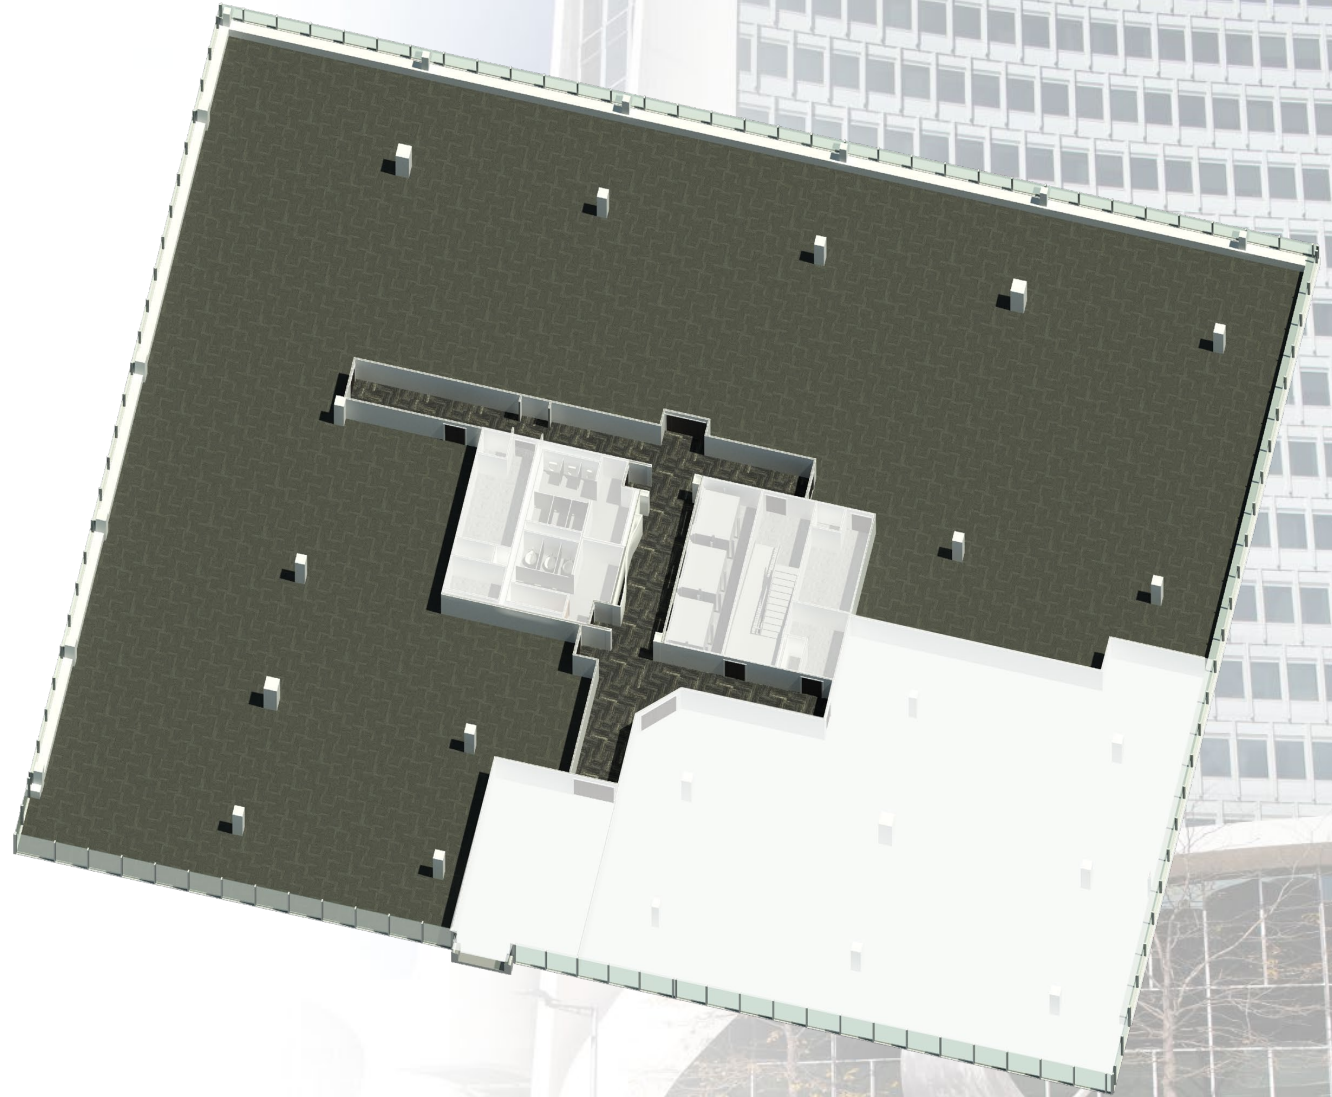

3 LANDMARK SQUARE

4TH FLOOR - 16,774 RSF
STAMFORD, CT

Contact Our Leasing Team:

Larry Kwiat
203-363-2341
larry.kwiat@reckson.com

Willard Overlock
914-872-4729
willard.overlock@reckson.com

RECKSON
www.reckson.com

All information is from sources deemed reliable and submitted subject to errors, omissions, change of price, rental, prior sale and withdrawal without notice.

3 LANDMARK SQUARE

4TH FLOOR - 16,774 RSF
STAMFORD, CT