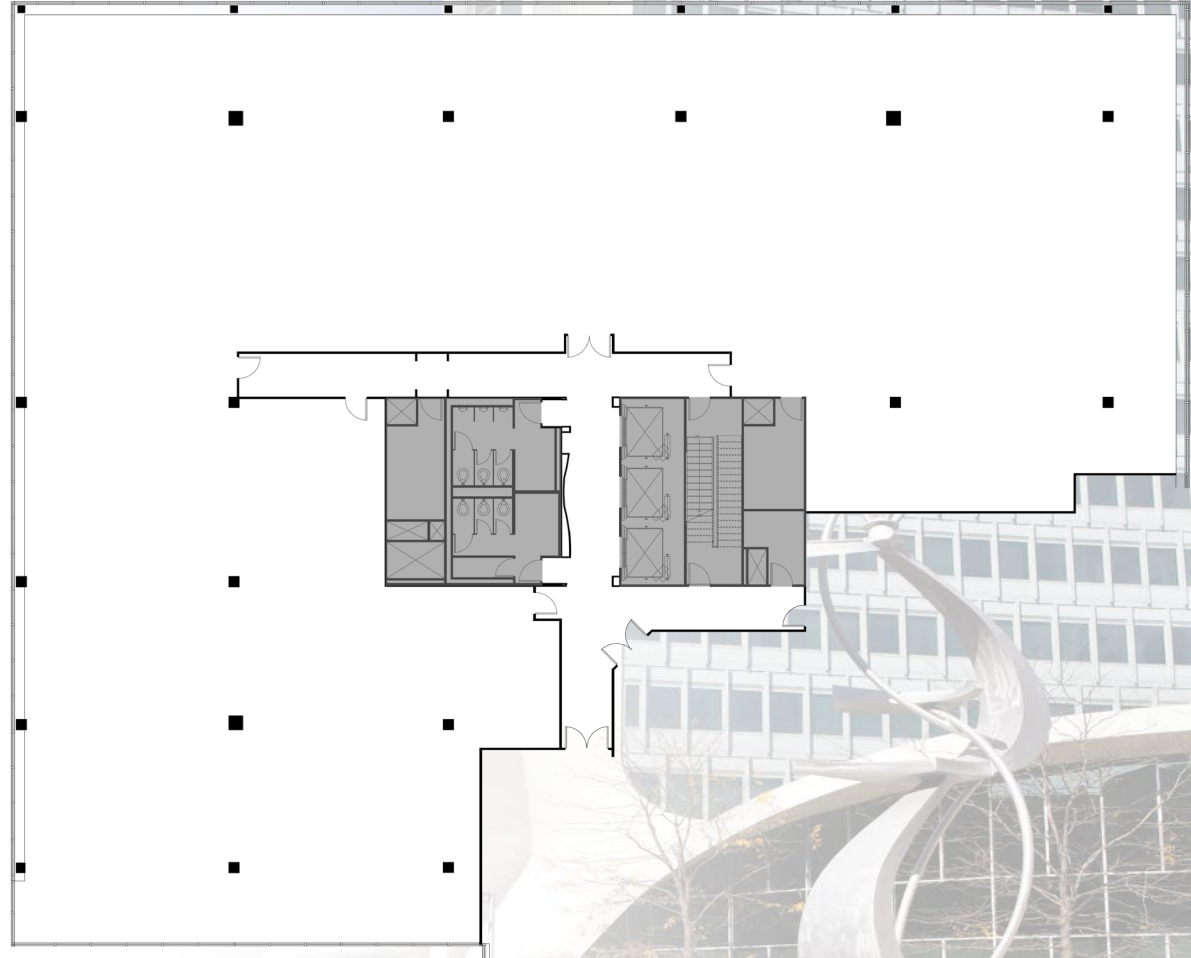

3 LANDMARK SQUARE

4TH FLOOR - 16,774 RSF
STAMFORD, CT

Contact Our Leasing Team:

Larry Kwiat
203-363-2341
larry.kwiat@reckson.com

Willard Overlock
914-872-4729
willard.overlock@reckson.com

RECKSON
www.reckson.com

All information is from sources deemed reliable and submitted subject to errors, omissions, change of price, rental, prior sale and withdrawal without notice.

3 LANDMARK SQUARE

4TH FLOOR - 16,774 RSF
STAMFORD, CT