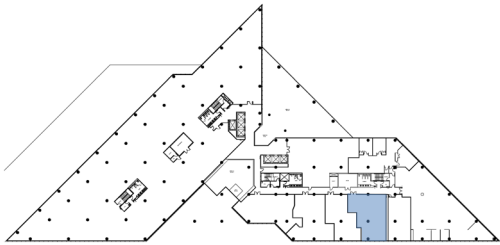

200 SUMMIT LAKE DR

2ND FLOOR - 2,486 RSF

VALHALLA, NY

Contact Our Leasing Team:

Larry Kwiat

914-872-4726

larry.kwiat@reckson.com

Willard Overlock