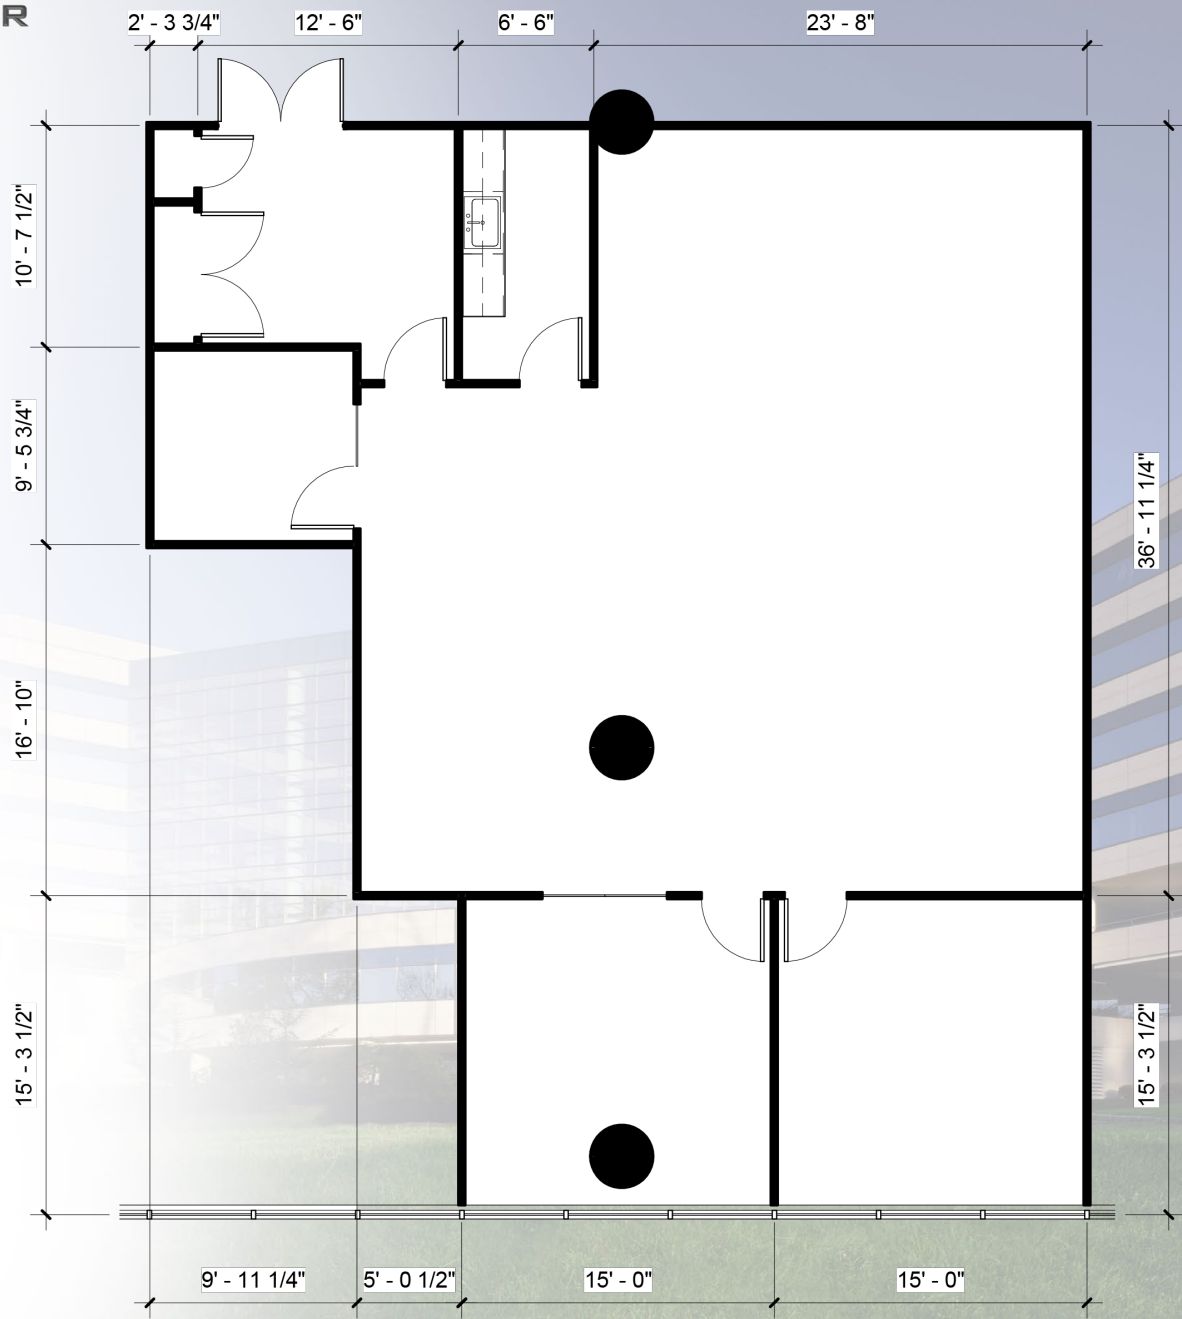

200 SUMMIT LAKE DR

2ND FLOOR - 2,486 RSF

VALHALLA, NY