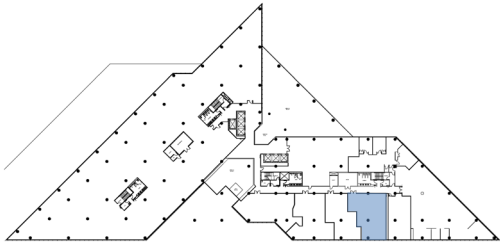

200 SUMMIT LAKE DR

2ND FLOOR - 2,486 RSF

VALHALLA, NY

Contact Our Leasing Team:

Larry Kwiat
914-872-4726
larry.kwiat@reckson.com

Willard Overlock
914-872-4729
willard.overlock@reckson.com

All information is from sources deemed reliable and submitted subject to errors, omissions, change of price, rental, prior sale and withdrawal without notice.