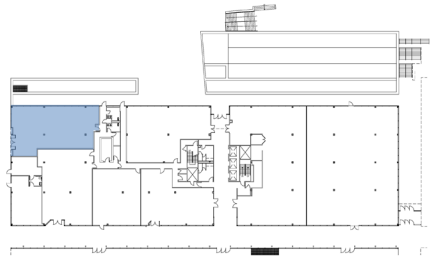

4 LANDMARK SQUARE

1ST FLOOR - 2,612 RSF
STAMFORD, CT

Contact Our Leasing Team:

Larry Kwiat
203-363-2341
larry.kwiat@reckson.com

Willard Overlock
914-872-4729
willard.overlock@reckson.com

RECKSON
www.reckson.com