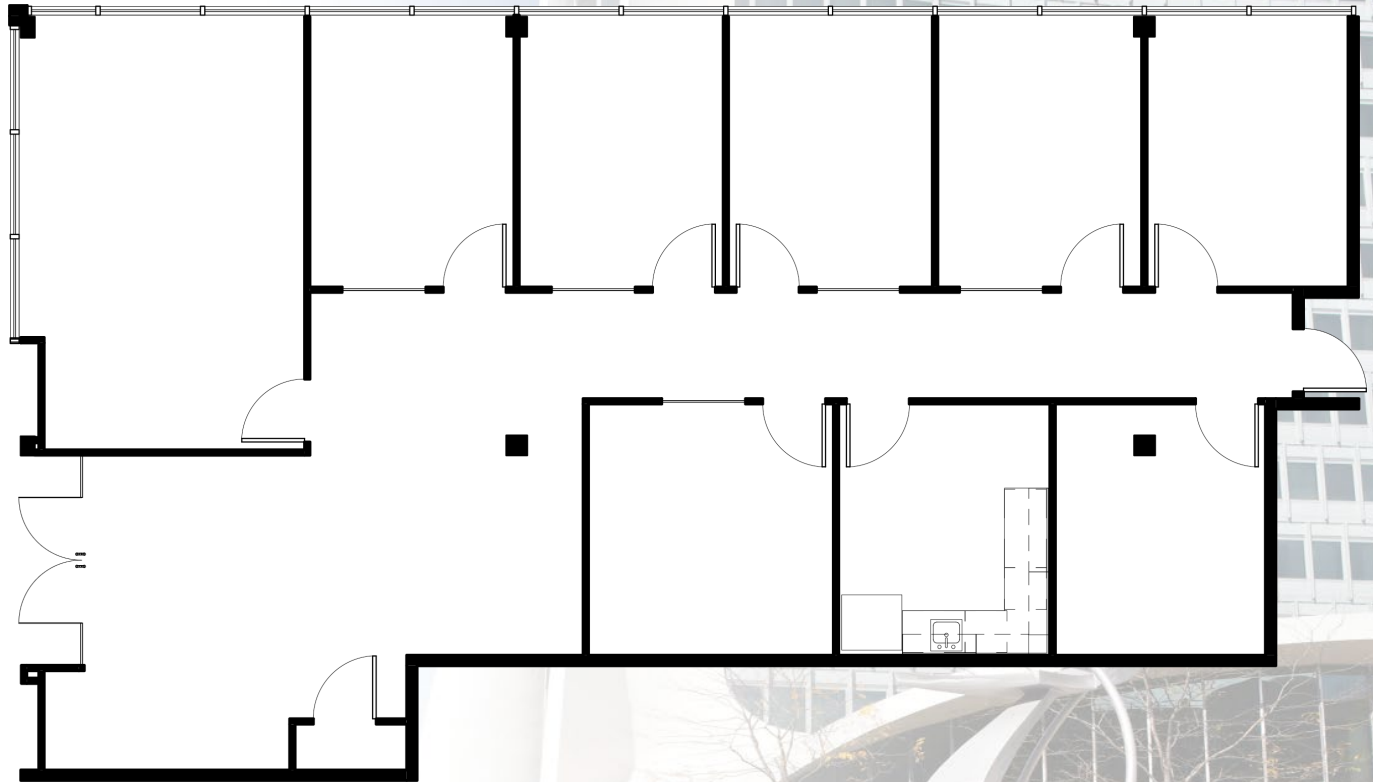

4 LANDMARK SQUARE

1ST FLOOR - 2,612 RSF
STAMFORD, CT

Contact Our Leasing Team:

Larry Kwiat
203-363-2341
larry.kwiat@reckson.com

Willard Overlock
914-872-4729
willard.overlock@reckson.com

RECKSON
www.reckson.com