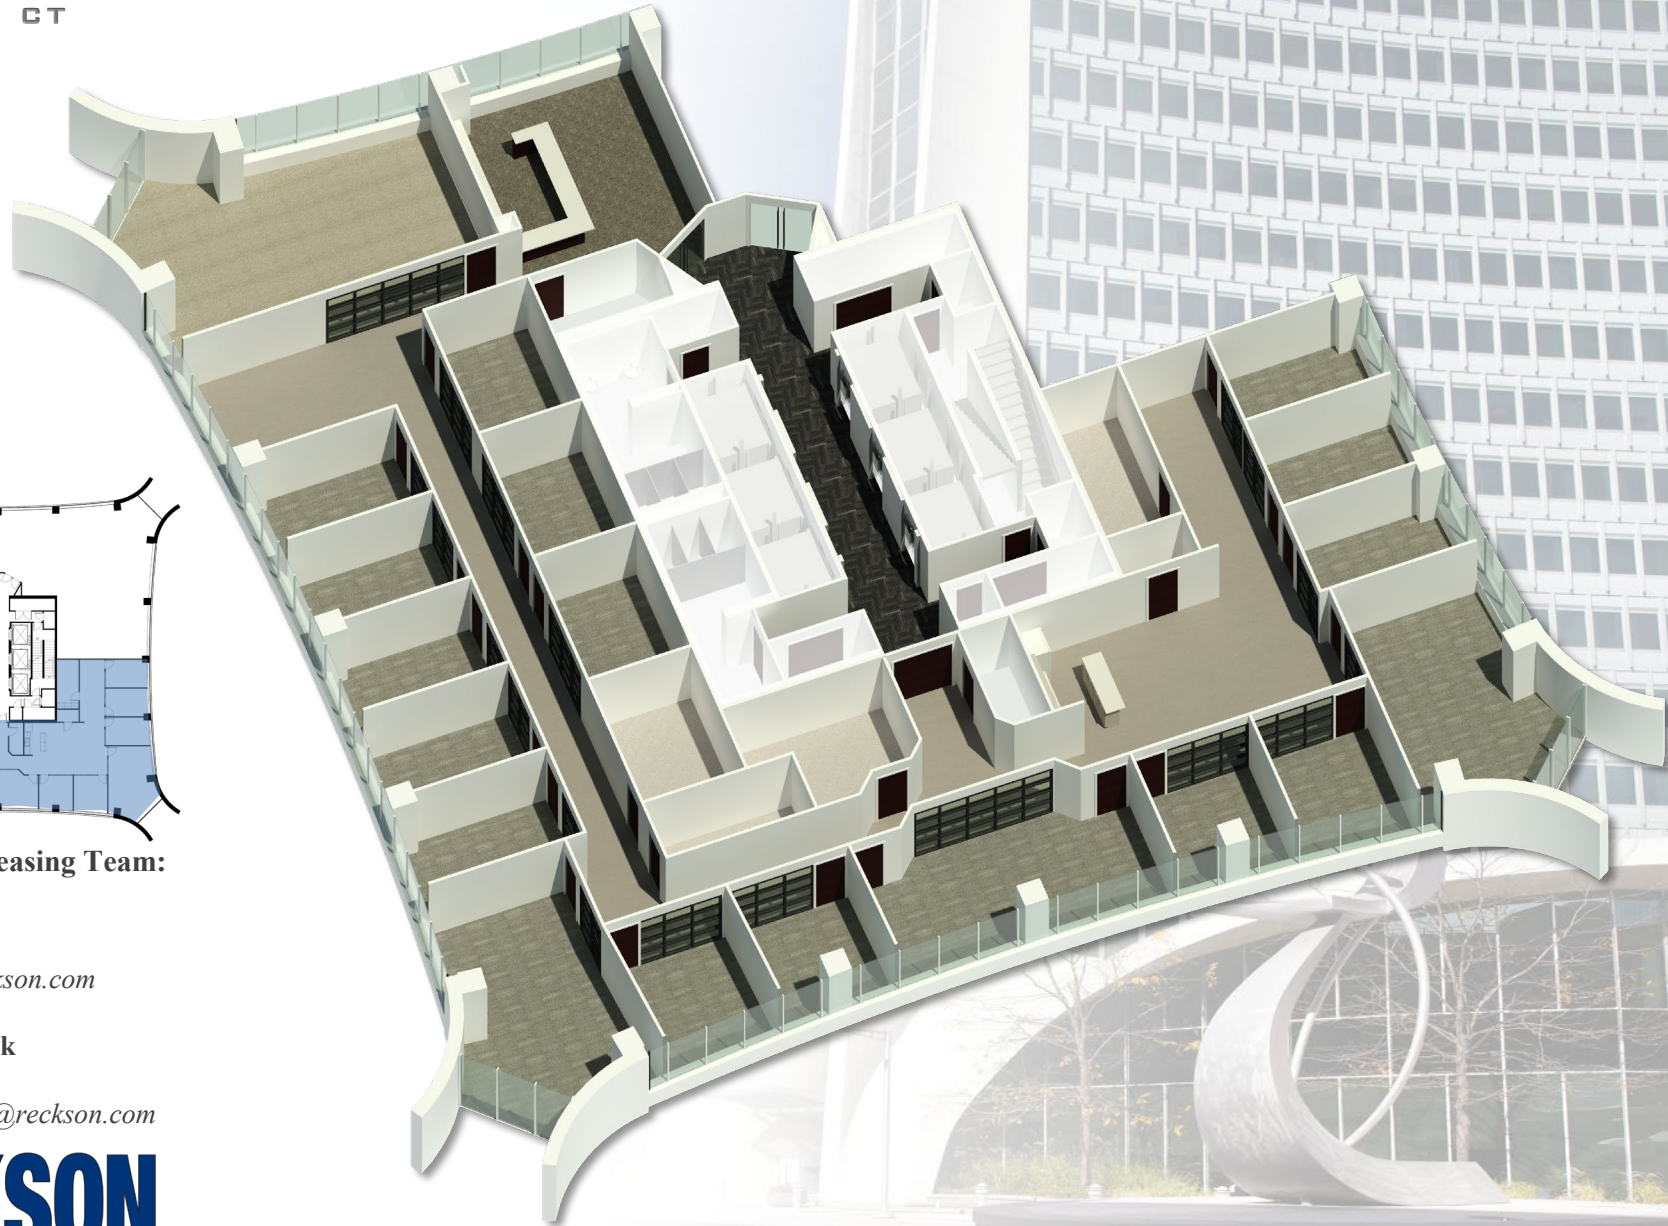

1 LANDMARK SQ

12TH FLOOR - 8,621 RSF

STAMFORD, CT

Contact Our Leasing Team:

Larry Kwiat
203-363-2341
larry.kwiat@reckson.com

Willard Overlock
914-872-4729
willard.overlock@reckson.com

RECKSON
www.reckson.com

All information is from sources deemed reliable and submitted subject to errors, omissions, change of price, rental, prior sale and withdrawal without notice.

1 LANDMARK SQ

12TH FLOOR - 8,621 RSF

STAMFORD, CT