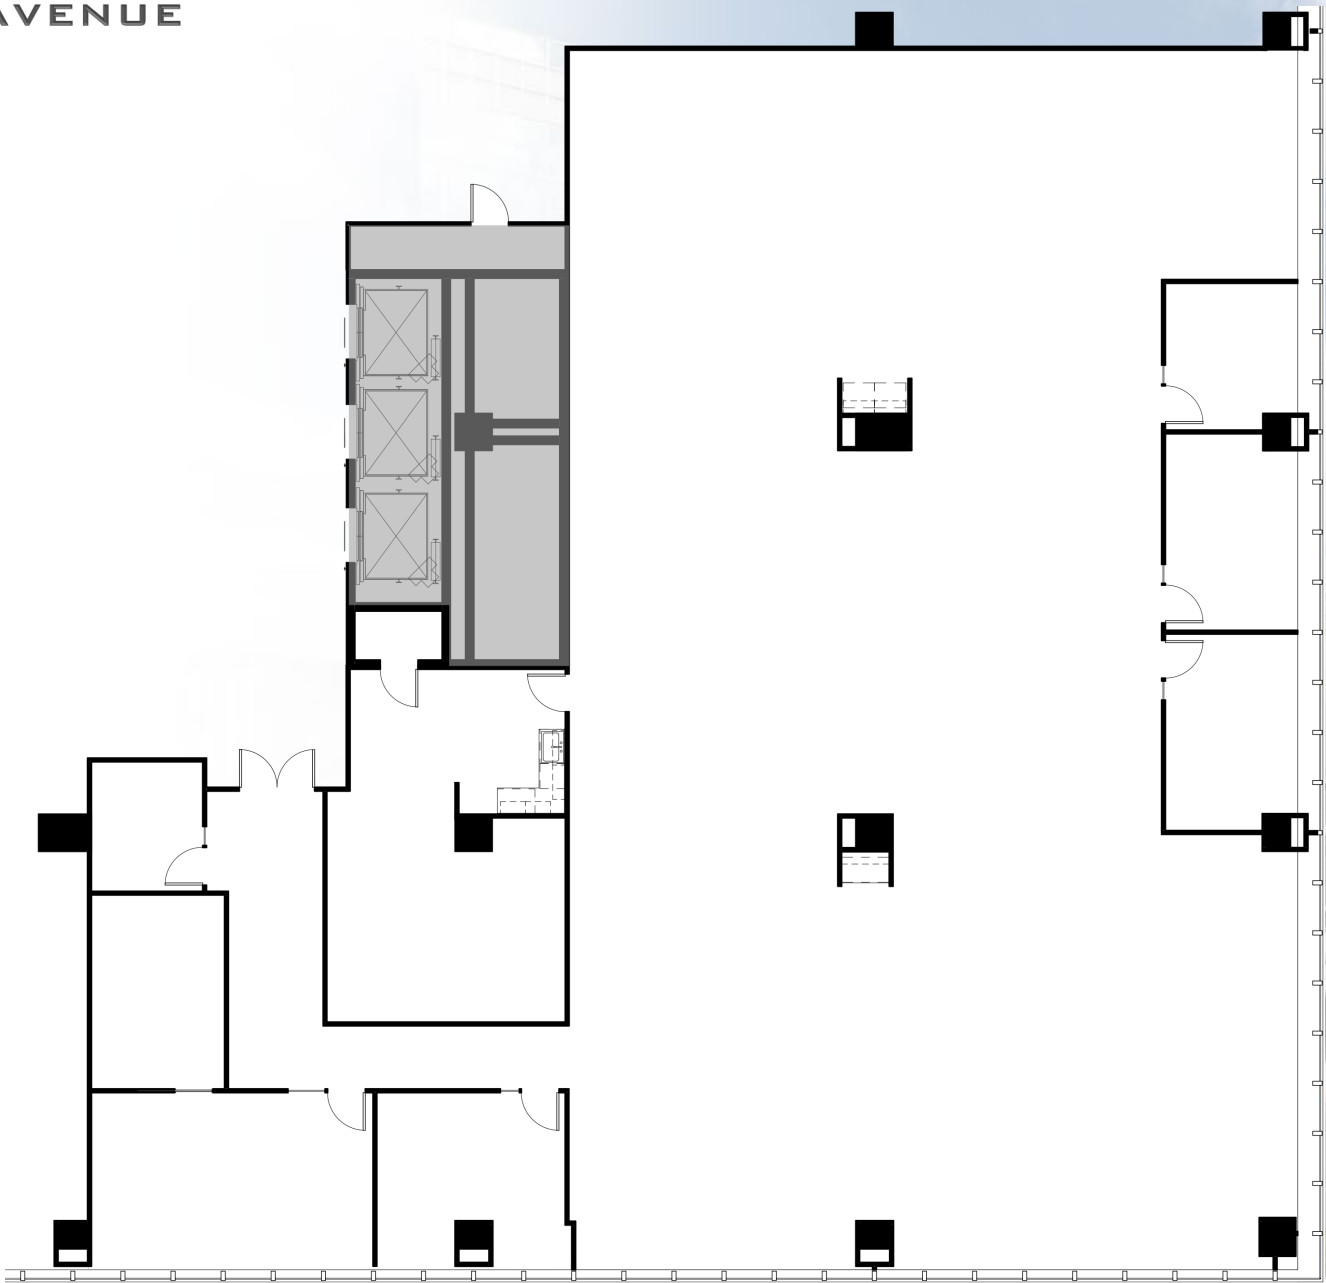

360 HAMILTON AVENUE

4TH FLOOR - 9,807 RSF
WHITE PLAINS, NY

Contact Our Leasing Team:

Larry Kwiat
914-872-4726
larry.kwiat@reckson.com

Willard Overlock
914-872-4729
willard.overlock@reckson.com

All information is from sources deemed reliable and submitted subject to errors, omissions, change of price, rental, prior sale and withdrawal without notice.