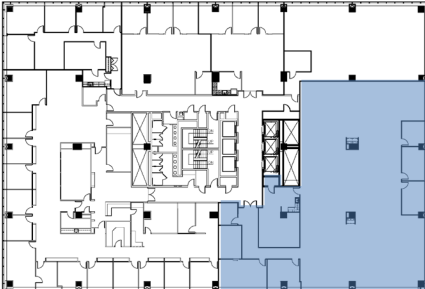

360 HAMILTON AVENUE

4TH FLOOR - 9,807 RSF
WHITE PLAINS, NY

Contact Our Leasing Team:

Larry Kwiat
914-872-4726
larry.kwiat@reckson.com

Willard Overlock
914-872-4729
willard.overlock@reckson.com

All information is from sources deemed reliable and submitted subject to errors, omissions, change of price, rental, prior sale and withdrawal without notice.