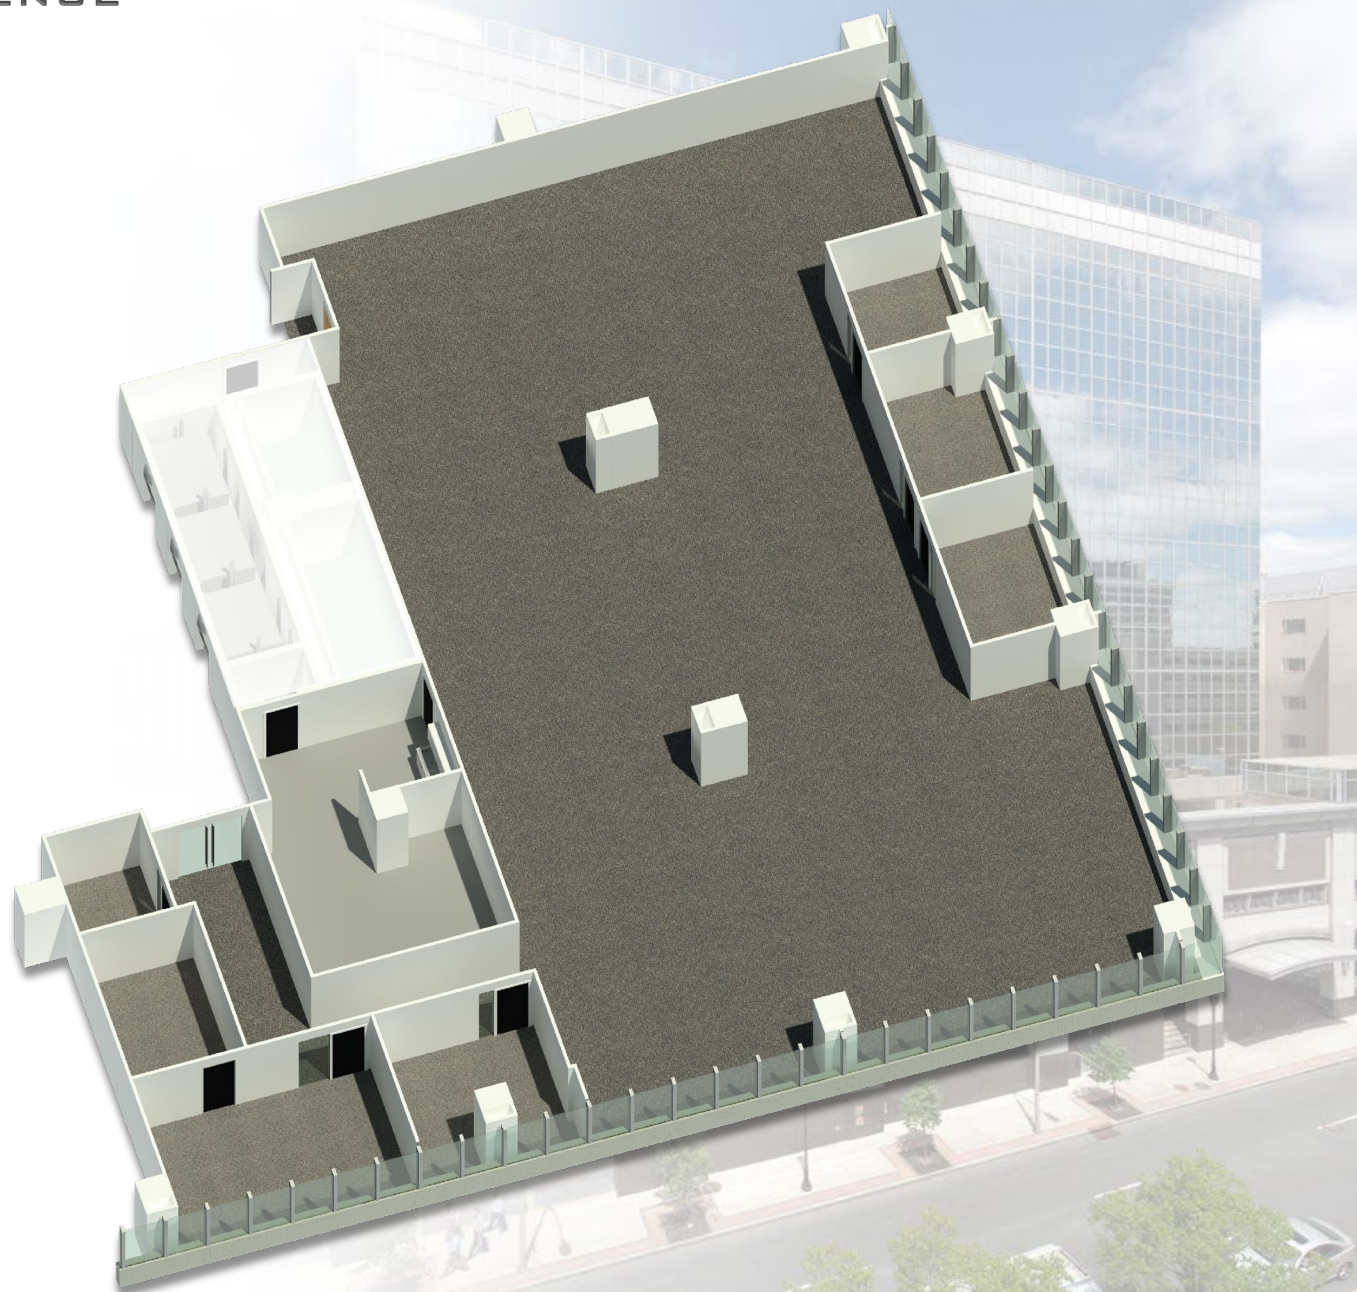

360 HAMILTON AVENUE

4TH FLOOR - 9,807 RSF

WHITE PLAINS, NY

Contact Our Leasing Team:

Larry Kwiat

914-872-4726

larry.kwiat@reckson.com

Willard Overlock