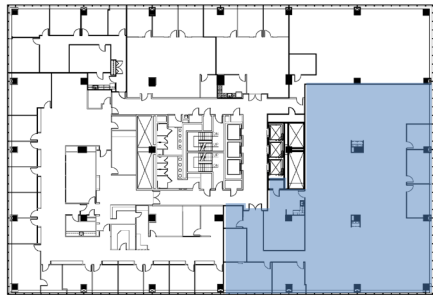

360 HAMILTON AVENUE

4TH FLOOR - 9,807 RSF

WHITE PLAINS, NY

Contact Our Leasing Team:

Larry Kwiat

914-872-4726

larry.kwiat@reckson.com

Willard Overlock