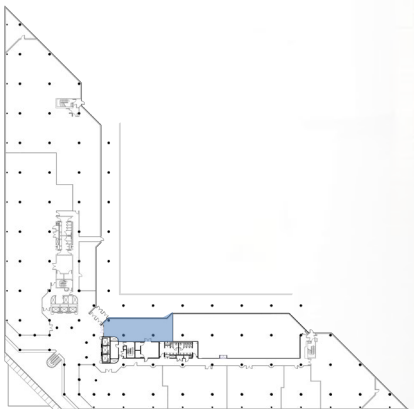

100 SUMMIT LAKE DR

1ST FLOOR - 2,020 RSF

WHITE PLAINS, NY

PREBUILT PLAN

Contact Our Leasing Team:

Larry Kwiat
914-872-4726
larry.kwiat@reckson.com

Willard Overlock
914-872-4729
willard.overlock@reckson.com

RECKSON
www.reckson.com