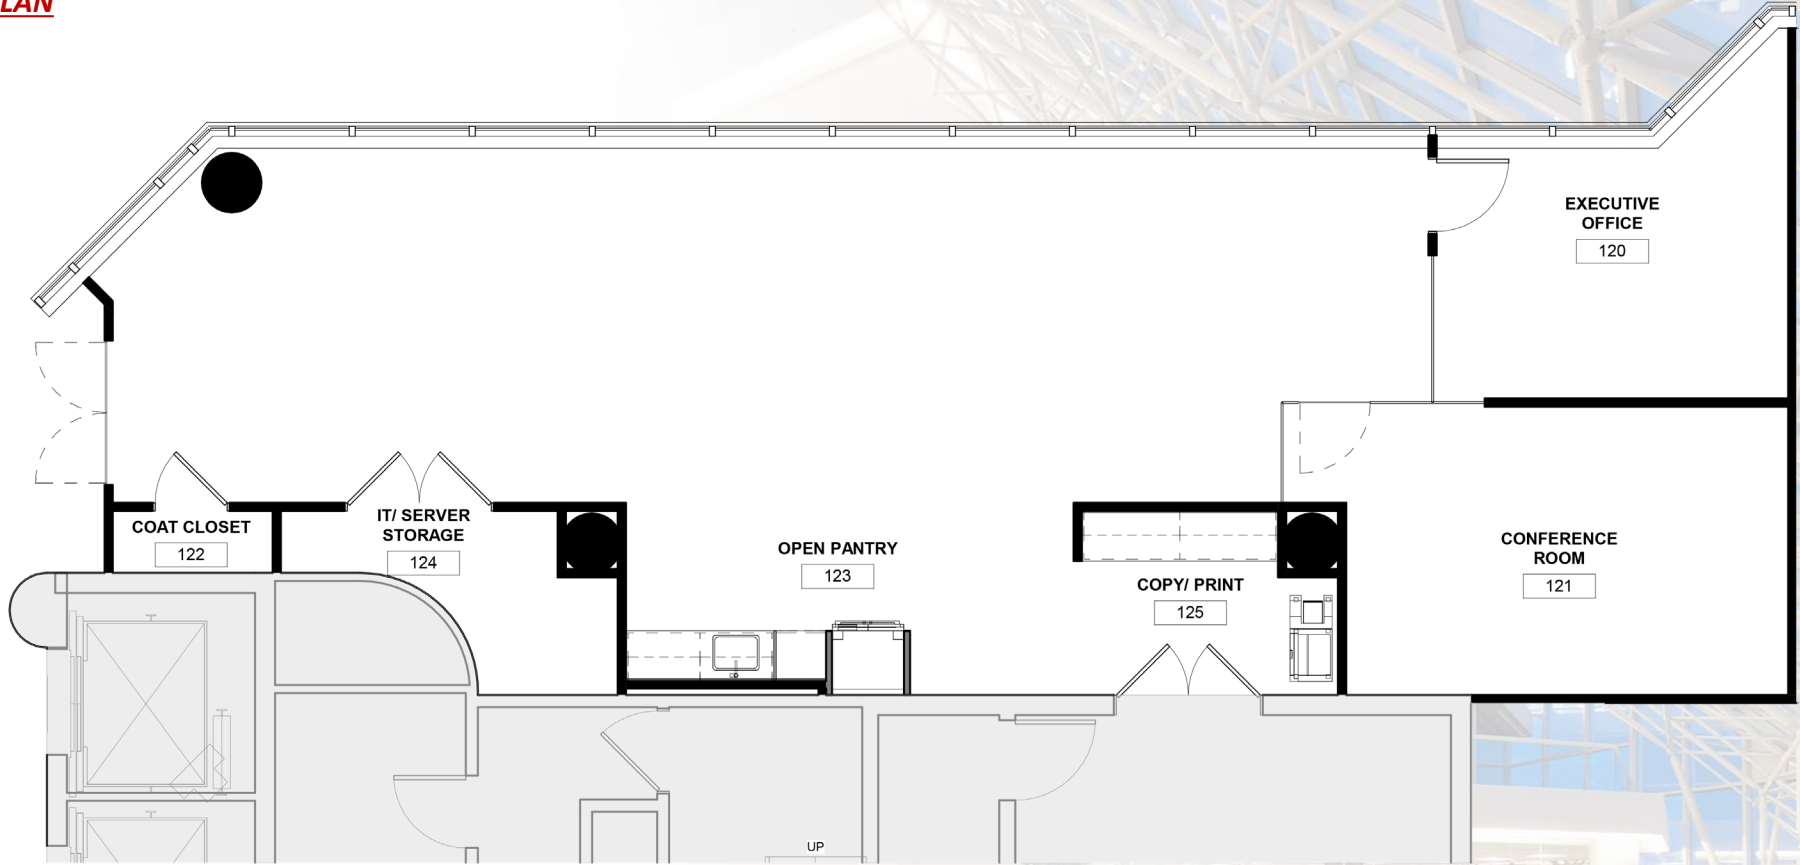

100 SUMMIT LAKE DR

1ST FLOOR - 2,020 RSF

WHITE PLAINS, NY

PREBUILT PLAN

Contact Our Leasing Team:

Larry Kwiat
914-872-4726
larry.kwiat@reckson.com

Willard Overlock
914-872-4729
willard.overlock@reckson.com

RECKSON
www.reckson.com